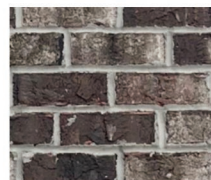

Kitchen

Bathroom

Flooring

Lighting Package

Exterior

Brick