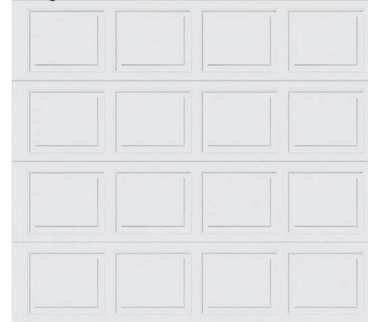

Trim Color

Exterior

Garage Door Color

Door Color