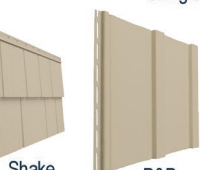

Kitchen

Bathroom

Flooring

Fireplace

Exterior

Lighting Package