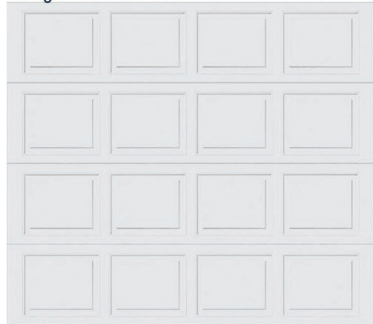

Kitchen

Bathroom

Flooring

Fireplace

Exterior

Lighting Package

Garage Door Color

Shutters

Door

Shingles

Kitchen Selections:

- Brushed Nickel Brantford Kitchen Sink Fixture
- Standard SS 50/50 Double Bowl Sink
- White Shaker FP Cabinets
- Brushed Nickel 6501195 Pulls
- 1/2 Bullnose Edge New Caledonia Granite Countertops
- 3X6 0190 Arctic White Subway Tiles with 44 Bright White Grout Set in Brick Pattern Backsplash
- Ferguson/Frigidaire Stainless Steel Electric Appliances (Microwave, Dishwasher, Range)

- Seville Brushed Nickel Package
- 2 Pendants over Kitchen Island (Model: 6139801-962)
- 4 LED Recess Lights in Kitchen

Exterior Selections:

- Paint Grade Smooth, 6 Panel Door with Black Bean SW6006 Paint with 3/0 Transom
- Moire Black Dimensional Shingles
- Shadow Mountain Stack Stone Facade
- Desert Sand Vinyl Body Siding
- Pebblestone Clay Vinyl B&B and Shake
- White Exterior Trim
- 4 over 1 White Windows
- Peppercorn Board & Batten Shutters
- White Garage Door with Window Inserts and Hardware with Work Area
- White Gutters
- Sod Location: Front and Sides