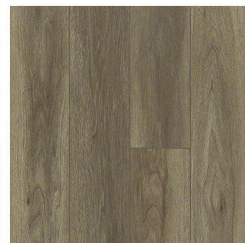

Kitchen

Bathroom

Flooring

Fireplace

Exterior

Lighting Package

Garage Door Color

Shutters

Door

Shingles

Kitchen Selections:

- Brushed Nickel Brantford Kitchen Sink Fixture
- Standard SS 50/50 Double Bowl Sink
- White Shaker FP Cabinets
- Brushed Nickel 6501195 Pulls
- 1/2 Bullnose Edge New Caledonia Granite Countertops
- 3X6 0190 Arctic White Subway Tiles with 44 Bright White Grout Set in Brick Pattern Backsplash
- Ferguson/Frigidaire Stainless Steel Electric Appliances (Microwave, Dishwasher, Range)

Interior Paint Selections:

- Primary Interior Color: Agreeable Grey SW7029
- Built-in Bench/Cubby in Mud Room (per plan)

Fireplace Selections:

- NDV36LP
- Wescott Mantle
- Absolute Black Surround

Lighting Selections:

- Seville Brushed Nickel Package
- 2 Pendants over Kitchen Island (Model: 6139801-962)
- 4 LED Recess Lights in Kitchen

Exterior Selections:

- Paint Grade Smooth, 6 Panel Door with Black Bean SW6006 Paint with 3/0 Transom
- Moire Black Dimensional Shingles
- Shadow Mountain Stack Stone Facade
- Desert Sand Vinyl Body Siding
- Pebblestone Clay Vinyl B&B and Shake
- White Exterior Trim
- 4 over 1 White Windows
- Peppercorn Board & Batten Shutters
- White Garage Door with Window Inserts and Hardware with Work Area
- White Gutters
- Sod Location: Front and Sides