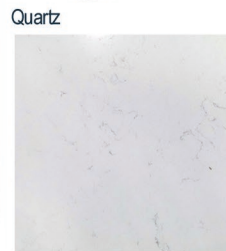

Kitchen

Bathroom

Flooring

Fireplace

Exterior

Lighting Package

Garage Door Color

Shutters

Door

Shingles

Kitchen Selections:

- Brushed Nickel Brantford Kitchen Sink Fixture
- Standard SS 50/50 Double Bowl Sink
- White Shaker FP Cabinets
- Brushed Nickel 6501195 Pulls
- 1/2 Bullnose Edge New Caledonia Granite Countertops
- 3X6 0190 Arctic White Subway Tiles with 44 Bright White Grout Set in Brick Pattern Backsplash
- Ferguson/Frigidaire Stainless Steel Electric Appliances (Microwave, Dishwasher, Range)

Interior Paint Selections:

- Primary Interior Color: Agreeable Grey SW7029
- Built-in Bench/Cubby in Mud Room (per plan)

Fireplace Selections:

- NDV36LP
- Wescott Mantle
- Absolute Black Surround

Lighting Selections:

- Seville Brushed Nickel Package
- 2 Pendants over Kitchen Island (Model: 6139801-962)
- 4 LED Recess Lights in Kitchen

Exterior Selections:

- Paint Grade Smooth, 6 Panel Door with Black Bean SW6006 Paint with 3/0 Transom
- Moire Black Dimensional Shingles
- Shadow Mountain Stack Stone Facade
- Desert Sand Vinyl Body Siding
- Pebblestone Clay Vinyl B&B and Shake
- White Exterior Trim
- 4 over 1 White Windows
- Peppercorn Board & Batten Shutters
- White Garage Door with Window Inserts and Hardware with Work Area
- White Gutters
- Sod Location: Front and Sides