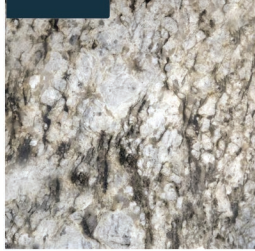

Granite and Edge