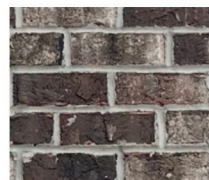

Royal Oak

OF PINEHURST

SELECTIONS SHEET

LOT 32

The Royal Oak Townhome Plan Middle Unit

Kitchen

Bathroom

Flooring

Lighting Package

Exterior

Brick