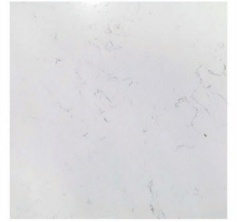

the gardens

cypress lakes
village

SELECTIONS SHEET

LOT 465

The Fontana Home Plan Elevation K

Kitchen

Flooring

Fireplace

Exterior

Lighting Package

Red

White

White