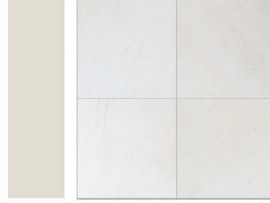

Bath Surround and Grout Color

Cabinet Pull