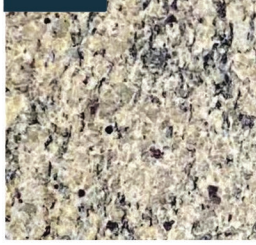

Granite and Edge

Backsplash and Grout Color