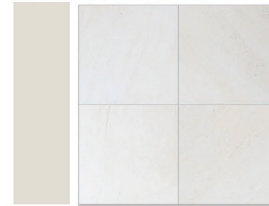

Flooring

LVP