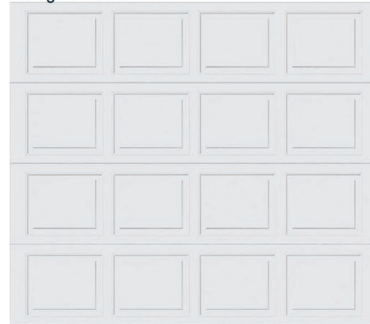

Fireplace

Exterior

Lighting Package

Garage Door Color

Door Color

Trim Color

Gutter Color

Door

SELECTIONS SHEET

LOT 87

The Aberdeen Home Plan Elevation F

Kitchen Selections:

- Brushed Nickel Brantford Kitchen Sink Fixture
- Standard Stainless Steel 50/50 Double Bowl Sink
- White Shaker FP Cabinets
- Brushed Nickel 6501195 Pulls
- 1/2 Bullnose Edge New Caledonia Granite Countertops
- 3X6 114 Desert Grey Subway Tiles with 89 Smoke Grey Grout Set in Brick Pattern Backsplash
- Ferguson/Frigidaire Stainless Steel Electric Appliances (Microwave, Dishwasher, Range)

Interior Paint Selections:

- Primary Interior Color: Agreeable Gray SW7029

Fireplace Selections:

- NDV36 LP
- Wescott Mantle
- Absolute Black Surround

Lighting Selections:

- Seville Brushed Nickel Package
- 2 Pendants over Kitchen Island (Model: 6114501-962)
- 4 LED Recess Lights in Kitchen