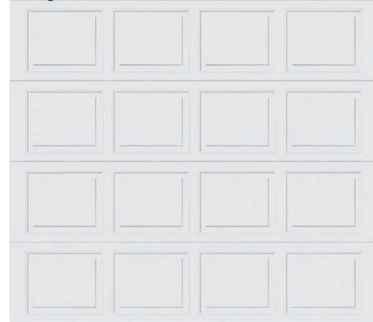

Ceramic Tile and Grout Color

Fireplace

Lighting Package

Exterior

Garage Door Color

Shutters

Door

Shingles

SELECTIONS SHEET

LOT 79

The Springfield Home Plan Elevation K

Kitchen Selections:

- Brushed Nickel Brantford Kitchen Sink Fixture
- Standard Stainless Steel 50/50 Double Bowl Sink
- White Shaker FP Cabinets
- Brushed Nickel 6501195 Pulls
- 1/2 Bullnose Edge Santa Cecilia Light Granite Countertops
- 3X6 0190 Arctic White Subway Tiles with 44 Bright White Grout Set in Herringbone Pattern Backsplash
- Ferguson/Frigidaire Stainless Steel Electric Appliances (Microwave, Dishwasher, Range)

Interior Paint Selections:

- Primary Interior Color: Agreeable Gray SW7029

Fireplace Selections:

- NDV36 LP
- Wescott Mantle
- Absolute Black Surround

Lighting Selections:

- Seville Brushed Nickel Package
- 2 Pendants over Kitchen Island (Model: 6128801-962)
- 4 LED Recess Lights in Kitchen