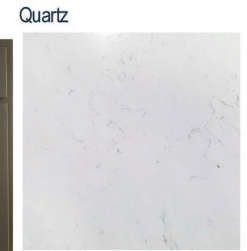

Cabinets (Primary Bath)