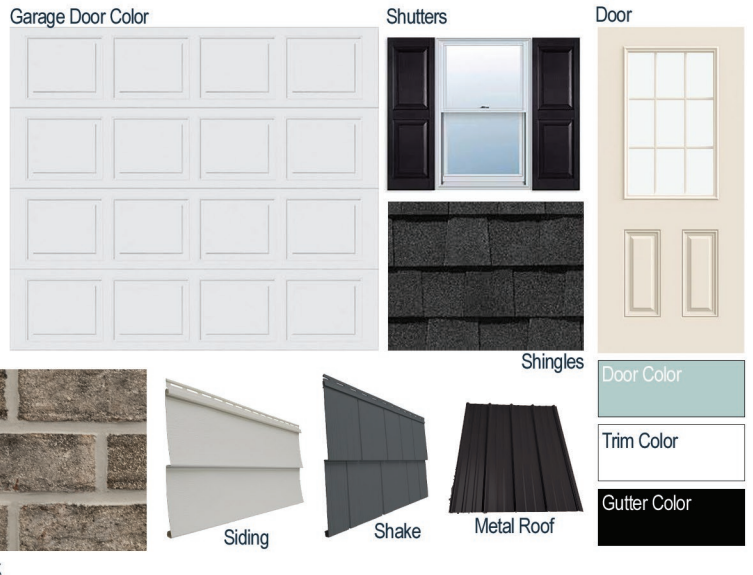

Kitchen

Fireplace

Lighting Package

Bathroom

Flooring

Exterior

**Kitchen Selections:**

- Brushed Nickel ALIGN 5923 Kitchen Sink Fixture
- Standard SS 50/50 Double Bowl Sink
- Shaker FP White Cabinets
- Brushed Nickel 6501195 Pulls
- 1/2 Bullnose Edge Santa Cecilia Light Granite Countertops
- 3X6 0190 Arctic White Subway Tiles with 44 Bright White Grout Set in Brick Pattern Backsplash
- Gourmet Kitchen Layout
- Ferguson/Frigidaire Stainless Steel Electric Appliances (Microwave Model: FFMV1846VS Dishwasher Model: FFCD2418US Range/Cooktop Model: FFEC3025US Double Ovens Model: FFET3026TS)

**Interior Paint Selections:**

- Primary Interior Color: Agreeable Grey SW7029
- Flex Room Color: Software SW7074 (Picture Frame Wainscoting and Coffered Ceiling. Add Wainscoting to Foyer)

**Fireplace Selections:**

- NDV36 LP
- Wescott Mantle
- Steel Grey Surround

**Lighting Selections:**

- Norwood Brushed Nickel Package
- 2 Pendants over Kitchen Bar (Model: 6139801-962)
- 4 LED Recess Lights in Kitchen
- 4 LED Recess Lights in Great Room

**Exterior Selections:**

- Paint Grade Smooth, 684FG78 3/0X6/0 9 Light Over 2 Panel Door with Watery SW6478 Paint
- Moire Black Dimensional Shingles and Matte Black Metal Roof (per plan)
- Chesapeake Grey Brick Facade
- Victorian Grey Vinyl Siding
- Natural Slate Vinyl Shake
- White Exterior Trim
- Black Raised Panel Shutters
- 6 over 6 White Windows
- White Garage Door with Window Inserts and Hardware
- Black Gutters
- Sod in Front, Side, and Partial Rear
- Irrigation with Rain Sensor