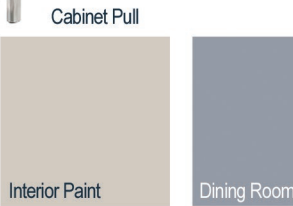

Kitchen

Fireplace

Lighting Package

Bathroom

Flooring

Exterior

**Kitchen Selections:**

- Brushed Nickel ALIGN 5923 Kitchen Sink Fixture
- Standard SS 50/50 Double Bowl Sink
- Shaker FP White Cabinets
- Brushed Nickel 6501195 Pulls
- 1/2 Bullnose Edge Santa Cecilia Light Granite Countertops
- 3X6 0190 Arctic White Subway Tiles with 44 Bright White Grout Set in Brick Pattern Backsplash
- Gourmet Kitchen Layout
- Ferguson/Frigidaire Stainless Steel Electric Appliances (Microwave Model: FFMV1846VS Dishwasher Model: FFCD2418US Range/Cooktop Model: FFEC3025US Double Ovens Model: FFET3026TS)

**Bathroom Selections:**

- Niagara Quartz Countertops
- Brushed Nickel Brantford Bath Sink Fixture
- Brushed Nickel BP20576195 Pulls
- AV17 12x24 Staggered w/ 90 Light Pewter Grout Ceramic Tile Bath Surround
- Shaker FP White Cabinets

**Interior Paint Selections:**

- Primary Interior Color: Agreeable Grey SW7029
- Flex Room Color: Software SW7074 (Picture Frame Wainscoting and Coffered Ceiling. Add Wainscoting to Foyer)

**Fireplace Selections:**

**Exterior Selections:**

- Paint Grade Smooth, 684FG78 3/0X6/0 9 Light Over 2 Panel Door with Watery SW6478 Paint
- Moire Black Dimensional Shingles and Matte Black Metal Roof (per plan)
- Chesapeake Grey Brick Facade
- Victorian Grey Vinyl Siding
- Natural Slate Vinyl Shake
- White Exterior Trim
- Black Raised Panel Shutters
- 6 over 6 White Windows
- White Garage Door with Window Inserts and Hardware
- Black Gutters
- Sod in Front, Side, and Partial Rear
- Irrigation with Rain Sensor