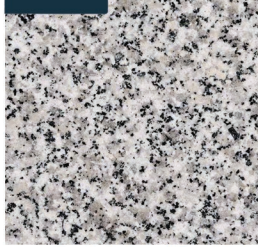

SELECTIONS SHEET

LOT 36

The Canton Home Plan Elevation F

Kitchen

Sink

Cabinets

Granite and Edge

Backsplash and Grout Color

LOT 36

The Canton Home Plan Elevation F

Kitchen Selections:

- Brushed Nickel Brantford Kitchen Sink Fixture
- Standard SS 50/50 Double Bowl Sink
- White Shaker FP Cabinets
- Brushed Nickel 6501195 Pulls
- 1/2 Bullnose Edge Luna Pearl Granite Countertops
- 3X6 0190 Arctic White Subway Tiles with 44 Bright White Grout Set in Herringbone Pattern Backsplash
- Gourmet Kitchen Layout
- Ferguson/Frigidaire Stainless Steel Electric Appliances (Microwave, Dishwasher, Cooktop, Double Oven)

Interior Paint Selections:

- Primary Interior Color: Agreeable Grey SW7029
- Built-in Cubby/Bench in Laundry/Mud Room

Fireplace Selections:

- LP Fireplace Option
- Wescott Mantle
- Absolute Black Surround

Lighting Selections:

- Canfield Brushed Nickel Package
- 2 Pendants over Kitchen Bar (Model: 6114501-962)
- 4 LED Recess Lights in Kitchen
- 4 LED Recess Lights in Great Room

Exterior Selections:

- Paint Grade Smooth, 3 Lite Craftsman with Poinsettia SW6294 Paint with Matching Transom
- Moire Black Dimensional Shingles
- White Vinyl Body Siding and B&B
- White Exterior Trim
- 2 over 1 White Windows
- White Garage Door with Hardware and Window Inserts
- Black Gutters
- Sod Locations: Front, Sides, and Partial Rear
- Irrigation in Sodded Locations