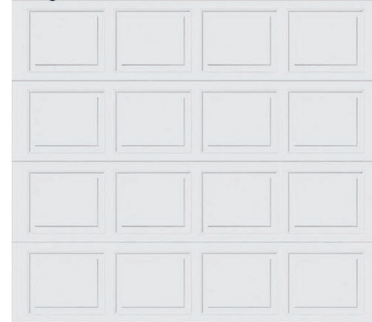

Trim Color

Exterior

Garage Door Color

Door Color