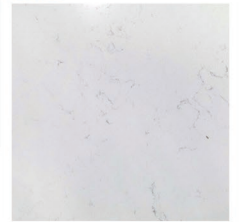

SELECTIONS SHEET

LOT 37

The Dogwood Home Plan Elevation FH

Kitchen

Bathroom

Quartz

Flooring

Fireplace

Lighting Package

Exterior