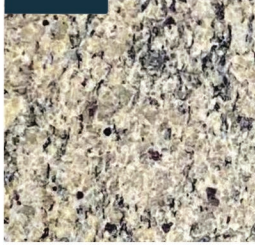

Granite and Edge