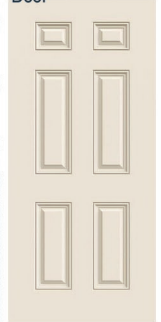

HOLLY GROVE

SELECTIONS SHEET

LOT 21

The Bailey Home Plan Elevation K

Kitchen

Bathroom

Flooring

Ceramic Tile and Grout Color

Fireplace

Exterior

Lighting Package

Garage Door Color

Shutters

Door

Shingles

HOLLY GROVE

SELECTIONS SHEET

LOT 21

The Bailey Home Plan Elevation K

Kitchen Selections:

- Brushed Nickel Brantford Kitchen Sink Fixture
- Standard SS 50/50 Double Bowl Sink
- Shaker FP White Cabinets
- Brushed Nickel 6501195 Pulls
- 1/2 Bullnose Edge New Caledonia Granite Countertops
- 3X6 0190 Arctic White Subway Tiles with 44 Bright White Grout Set in Brick Pattern Backsplash
- Ferguson/Frigidaire Stainless Steel Natural Gas Appliances (Microwave Model: FFMV1846VS Dishwasher Model: FFCD2418US Range Model: FFGF3054TS)

Interior Paint Selections:

- Primary Interior Color: Agreeable Grey SW7029

Fireplace Selections:

- NDV36 NG
- Wescott Mantle
- Absolute Black Surround

Lighting Selections:

- Canfield Brushed Nickel Package
- 2 Pendants over Kitchen Island (Model: 6137301-962)
- 4 LED Recess Lights in Kitchen