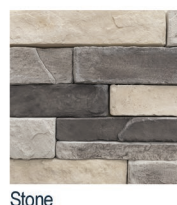

Fireplace

Exterior

Lighting Package

Garage Door Color

Shutters

Door

Shingles

HOLLY GROVE

Interior Paint Selections:

- Primary Interior Color: Agreeable Grey SW7029

Fireplace Selections:

- NDV36 NG
- Wescott Mantle
- Absolute Black Surround

Lighting Selections:

- Canfield Brushed Nickel Package
- 2 Pendants over Kitchen Island (Model: 6137301-962)
- 4 LED Recess Lights in Kitchen

Exterior Selections:

- Paint Grade Smooth, 6 Panel Door with Domino SW6989 Paint with 5/0 Transom and 2 1/2 Light GBG Sidelights
- Moire Black Dimensional Shingles
- Shadow Mountain Stack Stone Facade
- Desert Sand Vinyl Body Siding, B&B, and Shake
- White Exterior Trim
- Peppercorn Board & Batten Shutters
- 4 over 1 White Windows
- White Garage Door with Window Inserts and Hardware
- White Gutters
- Sod Location: Front and Sides