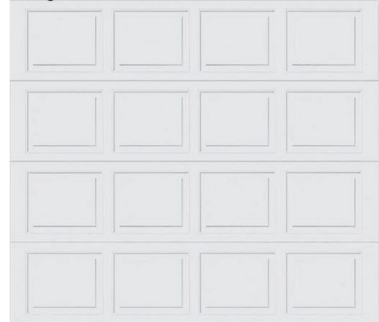

Fireplace

Exterior

Lighting Package

Garage Door Color

Shutters

Door

Shingles

HOLLY GROVE

SELECTIONS SHEET

LOT 21

The Bailey Home Plan Elevation K

Kitchen Selections:

- Brushed Nickel Brantford Kitchen Sink Fixture
- Standard SS 50/50 Double Bowl Sink
- Shaker FP White Cabinets
- Brushed Nickel 6501195 Pulls
- 1/2 Bullnose Edge New Caledonia Granite Countertops
- 3X6 0190 Arctic White Subway Tiles with 44 Bright White Grout Set in Brick Pattern Backsplash
- Ferguson/Frigidaire Stainless Steel Natural Gas Appliances (Microwave Model: FFMV1846VS Dishwasher Model: FFCD2418US Range Model: FFGF3054TS)

Interior Paint Selections:

- Primary Interior Color: Agreeable Grey SW7029

Fireplace Selections:

- NDV36 NG
- Wescott Mantle
- Absolute Black Surround

Lighting Selections:

- Canfield Brushed Nickel Package
- 2 Pendants over Kitchen Island (Model: 6137301-962)
- 4 LED Recess Lights in Kitchen

Exterior Selections:

- Paint Grade Smooth, 6 Panel Door with Domino SW6989 Paint with 5/0 Transom and 2 1/2 Light GBG Sidelights
- Moire Black Dimensional Shingles
- Shadow Mountain Stack Stone Facade
- Desert Sand Vinyl Body Siding, B&B, and Shake
- White Exterior Trim
- Peppercorn Board & Batten Shutters
- 4 over 1 White Windows
- White Garage Door with Window Inserts and Hardware
- White Gutters
- Sod Location: Front and Sides