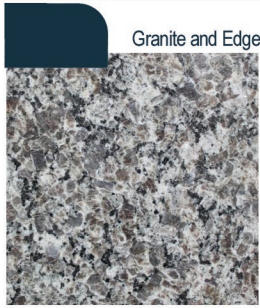

HOLLY GROVE

SELECTIONS SHEET

LOT 21

The Bailey Home Plan Elevation K

Kitchen

Bathroom

Flooring

Ceramic Tile and Grout Color

Fireplace

Exterior

Lighting Package

Garage Door Color

Shutters

Door

Shingles

HOLLY GROVE

Interior Paint Selections:

- Primary Interior Color: Agreeable Grey SW7029

Fireplace Selections:

- NDV36 NG
- Wescott Mantle
- Absolute Black Surround

Lighting Selections:

- Canfield Brushed Nickel Package
- 2 Pendants over Kitchen Island (Model: 6137301-962)
- 4 LED Recess Lights in Kitchen

Exterior Selections:

- Paint Grade Smooth, 6 Panel Door with Domino SW6989 Paint with 5/0 Transom and 2 1/2 Light GBG Sidelights
- Moire Black Dimensional Shingles
- Shadow Mountain Stack Stone Facade
- Desert Sand Vinyl Body Siding, B&B, and Shake
- White Exterior Trim
- Peppercorn Board & Batten Shutters
- 4 over 1 White Windows
- White Garage Door with Window Inserts and Hardware
- White Gutters
- Sod Location: Front and Sides