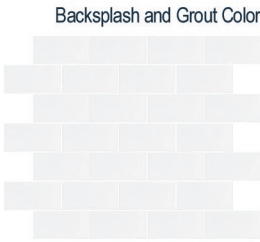

HOLLY GROVE

SELECTIONS SHEET

LOT 21

The Bailey Home Plan Elevation K

Kitchen

Bathroom

Flooring

Ceramic Tile and Grout Color

Fireplace

Exterior

Lighting Package

Garage Door Color

Shutters

Door

Shingles

HOLLY GROVE

Interior Paint Selections:

- Primary Interior Color: Agreeable Grey SW7029

Fireplace Selections:

- NDV36 NG
- Wescott Mantle
- Absolute Black Surround

Lighting Selections:

- Canfield Brushed Nickel Package
- 2 Pendants over Kitchen Island (Model: 6137301-962)
- 4 LED Recess Lights in Kitchen

Exterior Selections:

- Paint Grade Smooth, 6 Panel Door with Domino SW6989 Paint with 5/0 Transom and 2 1/2 Light GBG Sidelights
- Moire Black Dimensional Shingles
- Shadow Mountain Stack Stone Facade
- Desert Sand Vinyl Body Siding, B&B, and Shake
- White Exterior Trim
- Peppercorn Board & Batten Shutters
- 4 over 1 White Windows
- White Garage Door with Window Inserts and Hardware
- White Gutters
- Sod Location: Front and Sides