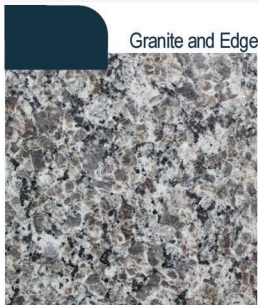

**Kitchen**

**Bathroom**

**Flooring**

**Fireplace**

**Exterior**

**Lighting Package**

**Kitchen Selections:**

- Brushed Nickel Brantford Kitchen Sink Fixture
- Standard SS 50/50 Double Bowl Sink
- White Shaker FP Cabinets
- Brushed Nickel 6501195 Pulls
- 1/2 Bullnose Edge New Caledonia Granite Countertops
- 3X6 0190 Arctic White Subway Tiles with 44 Bright White Grout Set in Brick Pattern Backsplash
- Ferguson/Frigidaire Stainless Steel Electric Appliances (Microwave Model: FFMV1846VS Dishwasher Model: FFCD2418US Range/Cooktop Model: FFEF3054TS)

**Bathroom Selections:**

- Niagara Quartz Countertops
- Brushed Nickel Brantford Bath Sink Fixture
- Brushed Nickel BP20576195 Pulls
- CS22 12x12 w/ 90 Light Pewter Grout Ceramic Tile Bath Surround
- White Shaker FP Cabinets

**Interior Paint Selections:**

- Primary Interior Color: Agreeable Grey SW7029

**Fireplace Selections:**

- NDV36LP
- Wescott Mantle
- Absolute Black Surround

**Lighting Selections:**

- Seville Brushed Nickel Package
- 2 Pendants over Kitchen Island (Model: 6137301-962)
- 4 LED Recess Lights in Kitchen

**Exterior Selections:**

- Paint Grade Smooth, 6 Panel Door with Black Magic SW6991 Paint with 5/0 Transom and 2 1/2 Light GBG Sidelights
- Moire Black Dimensional Shingles
- Norris Gray Stack Stone Facade
- Quiet Willow Vinyl Body Siding, Shake, and B&B
- White Exterior Trim
- 4 over 1 White Windows
- Black Board & Batten Shutters
- White Garage Doors with Window Inserts and Hardware
- White Gutters
- Sod Location: Front and Sides