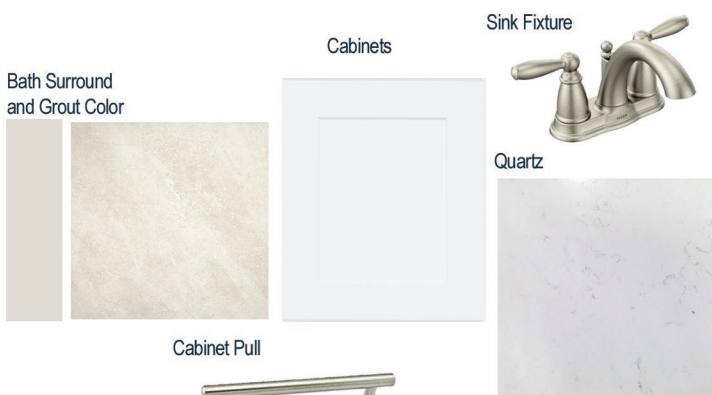

**Kitchen**

**Bathroom**

**Flooring**

**Fireplace**

**Exterior**

**Lighting Package**

**Kitchen Selections:**

- Brushed Nickel Brantford Kitchen Sink Fixture
- Standard SS 50/50 Double Bowl Sink
- White Shaker FP Cabinets
- Brushed Nickel 6501195 Pulls
- 1/2 Bullnose Edge New Caledonia Granite Countertops
- 3X6 0190 Arctic White Subway Tiles with 44 Bright White Grout Set in Brick Pattern Backsplash
- Ferguson/Frigidaire Stainless Steel Electric Appliances (Microwave Model: FFMV1846VS Dishwasher Model: FFCD2418US Range/Cooktop Model: FFEF3054TS)

**Bathroom Selections:**

- Niagara Quartz Countertops
- Brushed Nickel Brantford Bath Sink Fixture
- Brushed Nickel BP20576195 Pulls
- CS22 12x12 w/ 90 Light Pewter Grout Ceramic Tile Bath Surround
- White Shaker FP Cabinets

**Interior Paint Selections:**

- Primary Interior Color: Agreeable Grey SW7029

**Fireplace Selections:**

- NDV36LP
- Wescott Mantle
- Absolute Black Surround

**Lighting Selections:**

- Seville Brushed Nickel Package
- 2 Pendants over Kitchen Island (Model: 6137301-962)
- 4 LED Recess Lights in Kitchen

**Exterior Selections:**

- Paint Grade Smooth, 6 Panel Door with Black Magic SW6991 Paint with 5/0 Transom and 2 1/2 Light GBG Sidelights
- Moire Black Dimensional Shingles
- Norris Gray Stack Stone Facade
- Quiet Willow Vinyl Body Siding, Shake, and B&B
- White Exterior Trim
- 4 over 1 White Windows
- Black Board & Batten Shutters
- White Garage Doors with Window Inserts and Hardware
- White Gutters
- Sod Location: Front and Sides