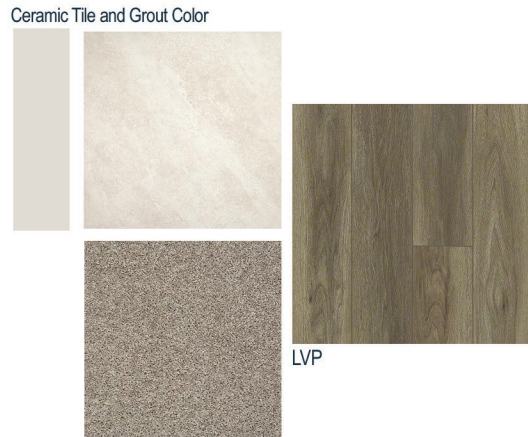

**Kitchen**

**Bathroom**

**Flooring**

**Fireplace**

**Exterior**

**Lighting Package**

**Kitchen Selections:**

- Brushed Nickel Brantford Kitchen Sink Fixture
- Standard SS 50/50 Double Bowl Sink
- White Shaker FP Cabinets
- Brushed Nickel 6501195 Pulls
- 1/2 Bullnose Edge New Caledonia Granite Countertops
- 3X6 0190 Arctic White Subway Tiles with 44 Bright White Grout Set in Brick Pattern Backsplash
- Ferguson/Frigidaire Stainless Steel Electric Appliances (Microwave Model: FFMV1846VS Dishwasher Model: FFCD2418US Range/Cooktop Model: FFEF3054TS)

**Flooring Selections:**

- Resolute 7" Plus Wire Walnut 7040 LVP (Foyer, Great Room, Kitchen, Dining Area, Laundry, Powder Room, Bath 2)
- CS22 12X12 with 90 Light Pewter Grout Ceramic Tiles (Primary Bath)
- Graceful Finesse Soft Taupe Carpeting

**Interior Paint Selections:**

- Primary Interior Color: Agreeable Grey SW7029

**Fireplace Selections:**

- NDV36LP
- Wescott Mantle
- Absolute Black Surround

**Lighting Selections:**

- Seville Brushed Nickel Package
- 2 Pendants over Kitchen Island (Model: 6137301-962)
- 4 LED Recess Lights in Kitchen

**Exterior Selections:**

- Paint Grade Smooth, 6 Panel Door with Black Magic SW6991 Paint with 5/0 Transom and 2 1/2 Light GBG Sidelights
- Moire Black Dimensional Shingles
- Norris Gray Stack Stone Facade
- Quiet Willow Vinyl Body Siding, Shake, and B&B
- White Exterior Trim
- 4 over 1 White Windows
- Black Board & Batten Shutters
- White Garage Doors with Window Inserts and Hardware
- White Gutters
- Sod Location: Front and Sides