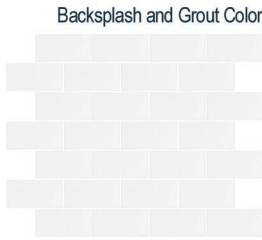

Kitchen

Flooring

Fireplace

Lighting Package

Exterior

Garage Door Color

Shutters

Door

Shingles

### Exterior Selections:

- Paint Grade Smooth, 6 Panel Door with Black Magic SW6991 Paint with 5/0 Transom and 2 1/2 Light GBG Sidelights
- Moire Black Dimensional Shingles
- Norris Grey LedgeStone Facade
- Tuscan Olive Vinyl Body Siding and Shake
- White Exterior Trim
- Black Board & Batten Shutters
- 4 over 4 White Windows
- White Garage Door with Window Inserts and Hardware
- White Gutters
- Sod Location: Front and Sides