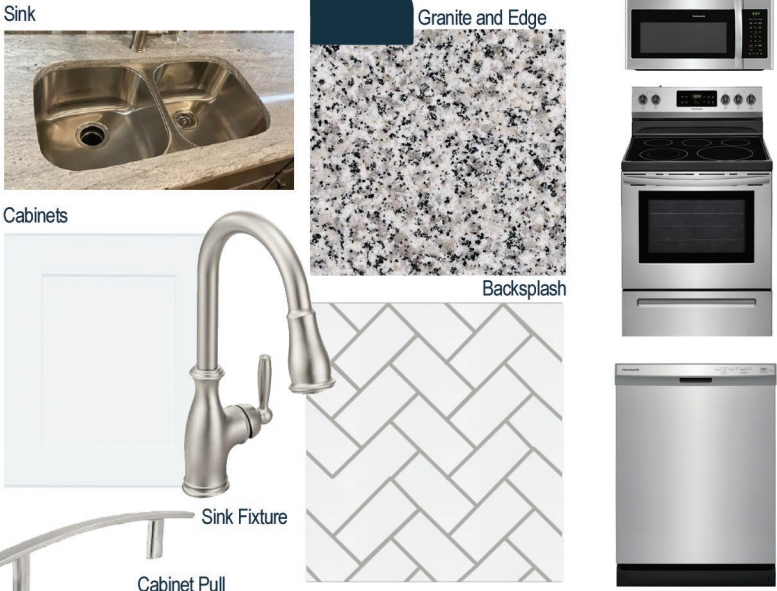

Blakefield

SELECTIONS SHEET

LOT 248

The Rivermist Home Plan Elevation TW

Kitchen

Fireplace