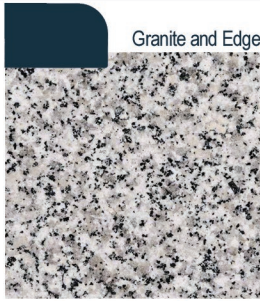

Backsplash and Grout Color

Granite and Edge