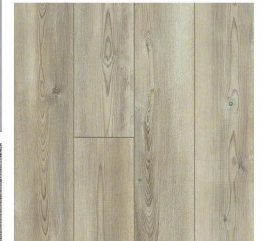

Kitchen

Fireplace

Lighting Package

Bathroom

LVP

Flooring

Exterior