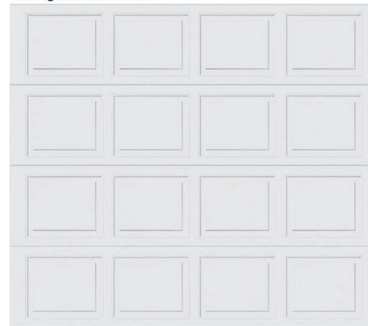

Garage Door Color