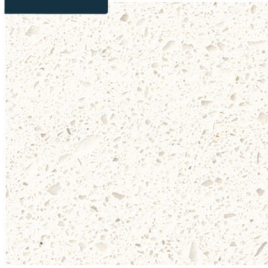

Quartz and Edge

Backsplash and Grout Color