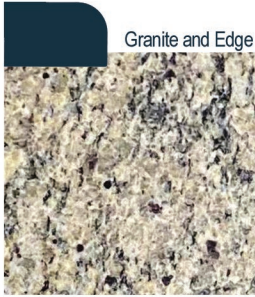

Granite and Edge