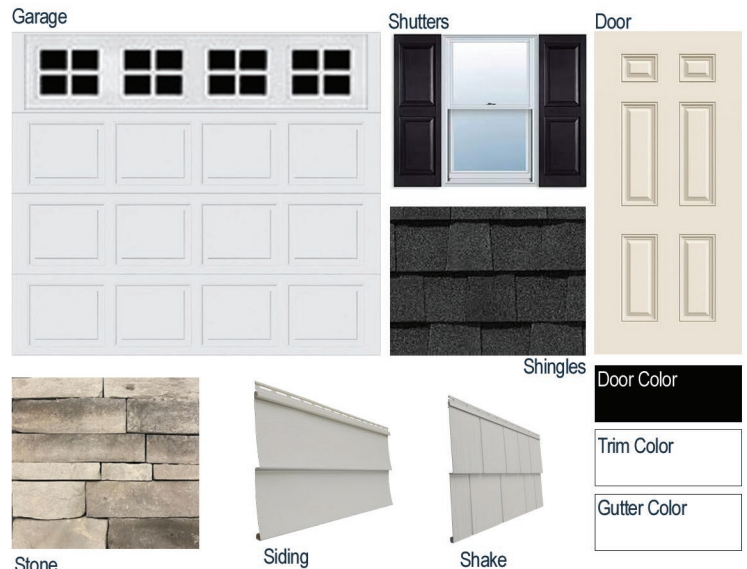

Exterior

*Products, features, and options are subject to change or substitution, based on availability. Product descriptions, photos, renderings, images, and other information may not accurately represent actual construction. See sales representative for details.