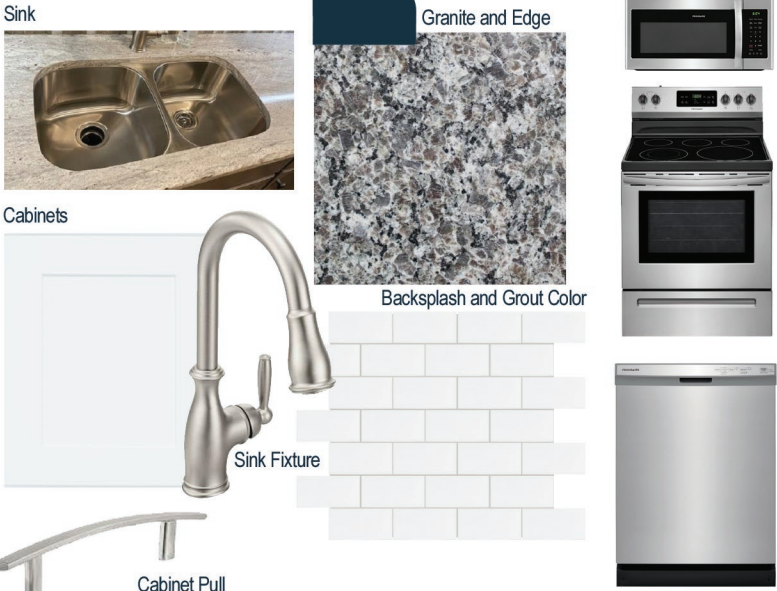

SELECTIONS SHEET

LOT 692

The Clayton Home Plan Elevation D

Kitchen

Bathroom

Flooring

Fireplace

Lighting Package

SELECTIONS SHEET

LOT 692

The Clayton Home Plan Elevation D

Kitchen Selections:

- Brushed Nickel Brantford Kitchen Sink Fixture
- Standard SS 50/50 Double Bowl Sink
- Shaker FP White Cabinets
- Brushed Nickel 6501195 Knob/Pull
- 1/2 Bullnose Edge New Caledonia Granite Countertops
- 3X6 0190 Arctic White Subway Tiles with 89 Smoke Grey Grout Set in Brick Pattern Backsplash
- Ferguson/Frigidaire Stainless Steel Electric Appliances (Microwave Model: FFMV1846VS Dishwasher Model: FFCD2418US Range/Cooktop Model: FFEF3054TS)

Interior Paint Selections:

- Primary Interior Color: Agreeable Grey SW7029
- Dining Room Color: Cadet SW9143 (Picture Frame Wainscoting)

Fireplace Selections:

- DRT2040 42" LP
- Wescott Mantle
- Absolute Black Surround

Lighting Selections:

- Seville Brushed Nickel Package
- 2 Pendants over Kitchen Island (Model: 6120201-962)
- 4 LED Recess Lights in Kitchen

Exterior Selections:

- Paint Grade Smooth, 6 Panel Door with Black Magic SW6991 Paint with 5/0 Transom and 2 1/2 Light GBG Sidelights
- Moire Black Dimensional Shingles
- Canyon Ledge Slate Stone Facade
- Victorian Grey Vinyl Siding and Shake
- White Exterior Trim
- Black Raised Panel Shutters
- 4 over 4 White Windows
- White Colonial/Stockton I Garage
- White Gutters