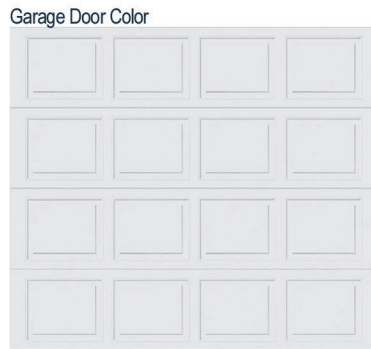

Kitchen

Bathroom

Flooring

Fireplace

Lighting Package

Exterior

SELECTIONS SHEET

LOT 292

The Fontana Home Plan Elevation F

Kitchen Selections:

- Brushed Nickel Brantford Kitchen Sink Fixture
- Standard SS 50/50 Double Bowl Sink
- Seattle Snow Cabinets
- Brushed Nickel 6501195 Pulls
- 1/2 Bullnose Edge Azul Platino Granite Countertops
- 3x6 114 Desert Grey with 89 Smoke Grey Grout set in Brick Pattern
- Ferguson/Frigidaire Stainless Steel Electric Appliances (Microwave Model: FFMV1846VS Dishwasher Model: FFCD2418US Range Model: FFMV1846VS)

- Seville Brushed Nickel Package
- 2 Pendants over Kitchen Island (Model: 6139801-962)
- 4 LED Recess Lights in Kitchen

Exterior Selections:

- Paint Grade Smooth, 6 Panel Door with Black Magic SW6991 Paint with 5/0 Transom and 2 1/2 Light GBG Sidelights
- Moire Black Dimensional Shingles
- Quiet Willow Vinyl Body Siding and B&B
- White Exterior Trim
- 4 over 1 White Windows
- White Garage Door with Window Inserts and Hardware
- White Gutters
- Sod Location: Front and Sides