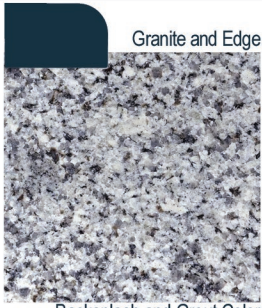

Kitchen

Bathroom

Flooring

Fireplace

Lighting Package

Exterior

SELECTIONS SHEET

LOT 292

The Fontana Home Plan Elevation F

Kitchen Selections:

- Brushed Nickel Brantford Kitchen Sink Fixture
- Standard SS 50/50 Double Bowl Sink
- Seattle Snow Cabinets
- Brushed Nickel 6501195 Pulls
- 1/2 Bullnose Edge Azul Platino Granite Countertops
- 3x6 114 Desert Grey with 89 Smoke Grey Grout set in Brick Pattern
- Ferguson/Frigidaire Stainless Steel Electric Appliances (Microwave Model: FFMV1846VS Dishwasher Model: FFCD2418US Range Model: FFMV1846VS)

- Seville Brushed Nickel Package
- 2 Pendants over Kitchen Island (Model: 6139801-962)
- 4 LED Recess Lights in Kitchen

Exterior Selections:

- Paint Grade Smooth, 6 Panel Door with Black Magic SW6991 Paint with 5/0 Transom and 2 1/2 Light GBG Sidelights
- Moire Black Dimensional Shingles
- Quiet Willow Vinyl Body Siding and B&B
- White Exterior Trim
- 4 over 1 White Windows
- White Garage Door with Window Inserts and Hardware
- White Gutters
- Sod Location: Front and Sides