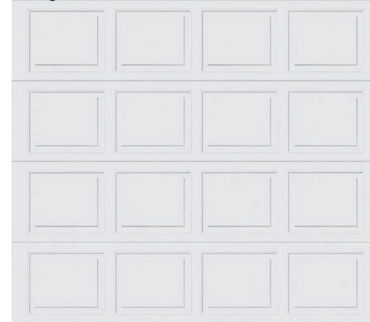

LVP

Carpeting

Fireplace

Mantel

Surround

Lighting Package

Exterior

Garage Door Color

Door Color

Trim Color

Gutter Color

Door

Shingles

Siding

B&B

ANDERSON CREEK
CROSSING

Interior Paint Selections:

- Primary Interior Color: Agreeable Grey SW7036

Fireplace Selections:

- DRT2040 42" LP
- Wescott Mantle
- Absolute Black Surround

Lighting Selections:

- Canfield Brushed Nickel Package
- 2 Pendants over Island (Model: 6139801-962)
- 4 LED Recess Lights in Kitchen