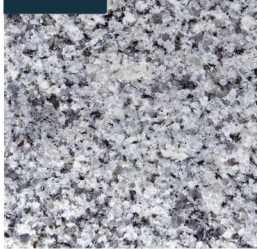

Granite and Edge