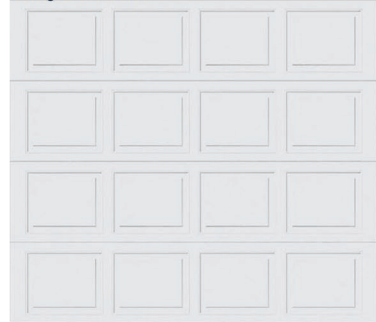

Exterior

Garage Door Color