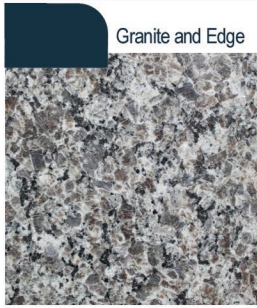

Backsplash and Grout Color

Granite and Edge