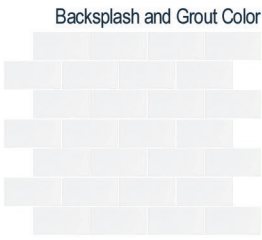

**Kitchen**

Sink

Granite and Edge

Cabinets

Backsplash and Grout Color

Sink Fixture

Cabinet Pull

Interior Paint

Gutter Color

**Kitchen Selections:**

- Brushed Nickel Brantford Kitchen Sink Fixture
- Standard SS 50/50 Double Bowl Sink
- Seattle Snow Cabinets
- Brushed Nickel BP9161196195 Pulls
- 1/2 Bullnose Edge New Caledonia Granite Countertops
- 3X6 0190 Arctic White Subway Tiles with 44 Bright White Grout Set in Brick Pattern Backsplash
- Ferguson/Frigidaire Stainless Steel Electric Appliances (Microwave Model: FFMV1846VS Dishwasher Model: FFCD2418US Range/Cooktop Model: FFEF3054TS)

**Interior Paint Selections:**

- Primary Interior Color: Agreeable Gray SW7029
- Built-in Bench/Cubby in Mud Room

**Fireplace Selections:**

- DRT2040 42" LP
- Wescott Mantle
- Absolute Black Surround

**Lighting Selections:**

- Seville Brushed Nickel Package
- 2 Pendants over Kitchen Island (Model: 6120201-962)
- 4 LED Recess Lights in Kitchen

**Exterior Selections:**

- Paint Grade Smooth, 6 Panel Door with Black Magic SW6991 Paint with 5/0 Transom and 2 1/2 Light GBG Sidelights
- Moire Black Dimensional Shingles
- Norris Grey LedgeStone Facade
- Sage Vinyl Body Siding
- Scottish Thistle Vinyl Shake
- Extra White Exterior Trim
- Black Board & Batten Shutters
- 4 over 4 White Windows
- White Garage Door with Window Inserts and Hardware
- White Gutters
- Sod Location: Front and Sides