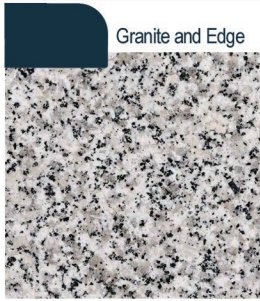

THREE OAKS

SELECTIONS SHEET

LOT 17

The Page Home Plan Elevation TW

Kitchen

Sink

Granite and Edge

Backsplash and Grout Color

- Norwood Brushed Nickel Package
- 2 Pendants over Kitchen Island (Model: 6114501-962)
- 5 LED Recess Lights in Kitchen

Exterior Selections:

- Paint grade Smooth, 6 Panel Door with Black Magic SW6991 Paint with 5/0 Transom and 2 1/2 Light GBG Sidelights
- Moire Black Dimensional Shingles and Matte Black Metal Tables (per plan)
- Norris Gray Stack Stone Facade
- Silver Grey Vinyl Body Siding and Shake
- White Exterior Trim
- Black Raised Panel Shutters
- 4 over 4 White Windows
- White Garage Door with Window Inserts and Hardware
- White Gutters
- Sod in Front Yard