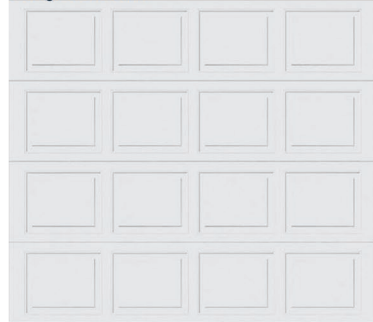

Kitchen

Bathroom

Flooring

Fireplace

Lighting Package

Exterior

Garage Door Color

Shutters

Door

Shingles

Door Color
Trim Color
Gutter Color

Kitchen Selections:

- Brushed Nickel Brantford Kitchen Sink Fixture
- Standard SS 50/50 Double Bowl Sink
- Seattle Snow Cabinets
- Brushed Nickel 6501195 Pulls
- 1/2 Bullnose Edge New Caledonia Granite Countertops
- 3X6 114 Desert Grey Subway Tiles with 89 Smoke Grey Grout Set in Brick Pattern Backsplash
- Ferguson/Frigidaire Stainless Steel Electric Appliances (Microwave Model: FFMV1846VS Dishwasher Model: FFCD2418US Range/Cooktop Model: FFEF3054TS)

Interior Paint Selections:

- Primary Interior Color: Agreeable Grey SW7029

Fireplace Selections:

- DRT2040 42" LP
- Wescott Mantle
- Absolute Black Surround

Lighting Selections:

- Seville Brushed Nickel Package
- 2 Pendants over Kitchen Island (Model: 6128801-962)
- 4 LED Recess Lights in Kitchen

Exterior Selections:

- Paint Grade Smooth, 6 Panel Door with Black Magic SW6991 Paint with 5/0 Transom and 2 1/2 Light GBG Sidelights
- Moire Black Dimensional Shingles
- Norris Grey Stack Stone Facade
- English Wedgewood Vinyl Body Siding and Shake
- White Exterior Trim
- Black Board & Batten Shutters
- 4 over 1 White Windows
- White Garage Door with Window Inserts and Hardware
- White Gutters
- Sod Locations: Front and Sides