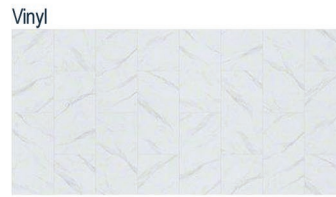

Kitchen

Bathroom

Flooring

Fireplace

Lighting Package

Exterior

Garage Door Color

Shutters

Door

Shingles

Door Color
Trim Color
Gutter Color

Kitchen Selections:

- Brushed Nickel Brantford Kitchen Sink Fixture
- Standard SS 50/50 Double Bowl Sink
- Seattle Snow Cabinets
- Brushed Nickel 6501195 Pulls
- 1/2 Bullnose Edge New Caledonia Granite Countertops
- 3X6 114 Desert Grey Subway Tiles with 89 Smoke Grey Grout Set in Brick Pattern Backsplash
- Ferguson/Frigidaire Stainless Steel Electric Appliances (Microwave Model: FFMV1846VS Dishwasher Model: FFCD2418US Range/Cooktop Model: FFEF3054TS)

Interior Paint Selections:

- Primary Interior Color: Agreeable Grey SW7029

Fireplace Selections:

- DRT2040 42" LP
- Wescott Mantle
- Absolute Black Surround

Lighting Selections:

- Seville Brushed Nickel Package
- 2 Pendants over Kitchen Island (Model: 6128801-962)
- 4 LED Recess Lights in Kitchen

Exterior Selections:

- Paint Grade Smooth, 6 Panel Door with Black Magic SW6991 Paint with 5/0 Transom and 2 1/2 Light GBG Sidelights
- Moire Black Dimensional Shingles
- Norris Grey Stack Stone Facade
- English Wedgewood Vinyl Body Siding and Shake
- White Exterior Trim
- Black Board & Batten Shutters
- 4 over 1 White Windows
- White Garage Door with Window Inserts and Hardware
- White Gutters
- Sod Locations: Front and Sides