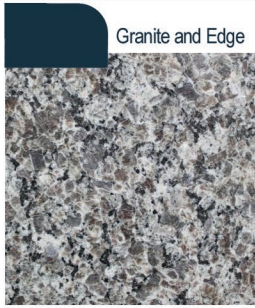

Kitchen

Bathroom

Flooring

Fireplace

Lighting Package

Exterior

Garage Door Color

Shutters

Door

Shingles

Door Color
Trim Color
Gutter Color

Kitchen Selections:

- Brushed Nickel Brantford Kitchen Sink Fixture
- Standard SS 50/50 Double Bowl Sink
- Seattle Snow Cabinets
- Brushed Nickel 6501195 Pulls
- 1/2 Bullnose Edge New Caledonia Granite Countertops
- 3X6 114 Desert Grey Subway Tiles with 89 Smoke Grey Grout Set in Brick Pattern Backsplash
- Ferguson/Frigidaire Stainless Steel Electric Appliances (Microwave Model: FFMV1846VS Dishwasher Model: FFCD2418US Range/Cooktop Model: FFEF3054TS)

Interior Paint Selections:

- Primary Interior Color: Agreeable Grey SW7029

Fireplace Selections:

- DRT2040 42" LP
- Wescott Mantle
- Absolute Black Surround

Lighting Selections:

- Seville Brushed Nickel Package
- 2 Pendants over Kitchen Island (Model: 6128801-962)
- 4 LED Recess Lights in Kitchen

Exterior Selections:

- Paint Grade Smooth, 6 Panel Door with Black Magic SW6991 Paint with 5/0 Transom and 2 1/2 Light GBG Sidelights
- Moire Black Dimensional Shingles
- Norris Grey Stack Stone Facade
- English Wedgewood Vinyl Body Siding and Shake
- White Exterior Trim
- Black Board & Batten Shutters
- 4 over 1 White Windows
- White Garage Door with Window Inserts and Hardware
- White Gutters
- Sod Locations: Front and Sides