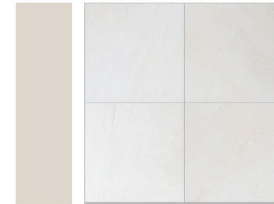

Flooring

Ceramic Tile and Grout Color