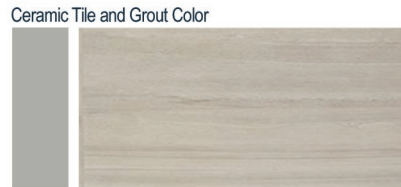

Ceramic Tile and Grout Color