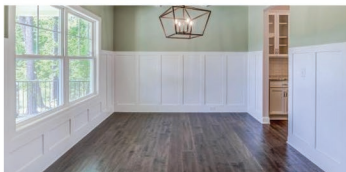

Dining Room Color

Wainscoting