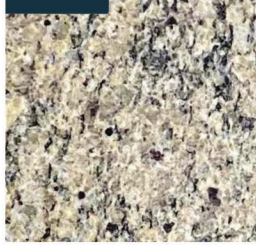

Granite and Edge