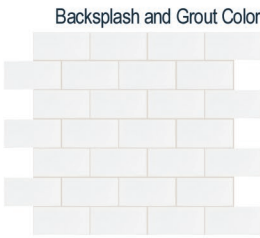

HOLLY GROVE

SELECTIONS SHEET

LOT 52

The Fontana Home Plan Elevation K

Kitchen

Bathroom

Flooring

Fireplace

Lighting Package

Exterior