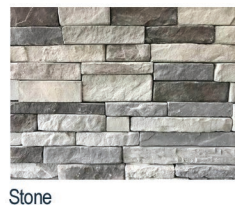

Kitchen

Bathroom

Flooring

Fireplace

Lighting Package

Exterior

Shingles

Trim Color

Gutter Color