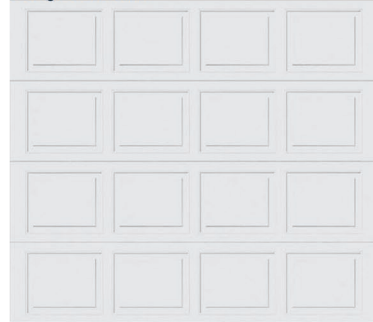

Kitchen

Bathroom

Flooring

Fireplace

Lighting Package

Exterior

Garage Door Color

Shutters

The Cambridge Home Plan Elevation C

Kitchen Selections:

- Brushed Nickel Brantford Kitchen Sink Fixture
- Standard SS 50/50 Double Bowl Sink
- Seattle Snow Cabinets
- Brushed Nickel 6501195 Pull
- 1/2 Bullnose Edge Luna Pearl Granite Countertops
- 3X6 114 Desert Grey Subway Tiles with 89 Smoke Grey Grout Set in Brick Pattern Backsplash
- Ferguson/Frigidaire Stainless Steel Natural Gas Appliances (Microwave Model: FFMV1846VS Dishwasher Model: FFCD2418US Range Model: FFGF3054TS)

Interior Paint Selections:

- Primary Interior Color: Passive Grey SW7064

Fireplace Selections:

- DRT2040 42" NG
- Wescott Mantle
- Absolute Black Surround

Lighting Selections:

- Canfield Brushed Nickel Package (Chrome in Bathroom)
- 2 Pendants over Kitchen Island (Model: 6139801-962)
- 4 LED Recess Lights in Kitchen

Exterior Selections:

- Paint Grade Smooth, 6 Panel Door with Black Magic SW6991 Paint with 4/0 Transom and 1 1/2 Light GBG Sidelight
- Moire Black Dimensional Shingles
- Norris Grey Stack Stone Facade
- Sage Vinyl Body Siding
- Scottish Thistle Vinyl Shake
- White Exterior Trim
- 4 over 4 White Windows
- Black Board & Batten Shutters
- White Garage Door with Window Inserts and Hardware
- White Gutters
- Sod Location: Front and Sides