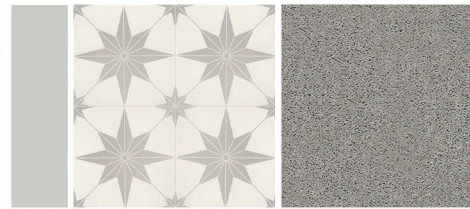

Ceramic Tile and Grout Color (Primary Bath)

Carpeting

Exterior