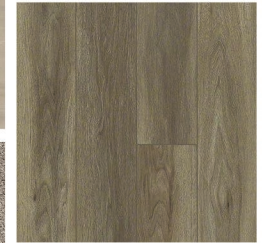

Royal Oak

OF PINEHURST

SELECTIONS SHEET

LOT 24

The Royal Oak Townhome Plan Middle Unit

Kitchen

Bathroom

Flooring

LVP

Lighting Package

Exterior