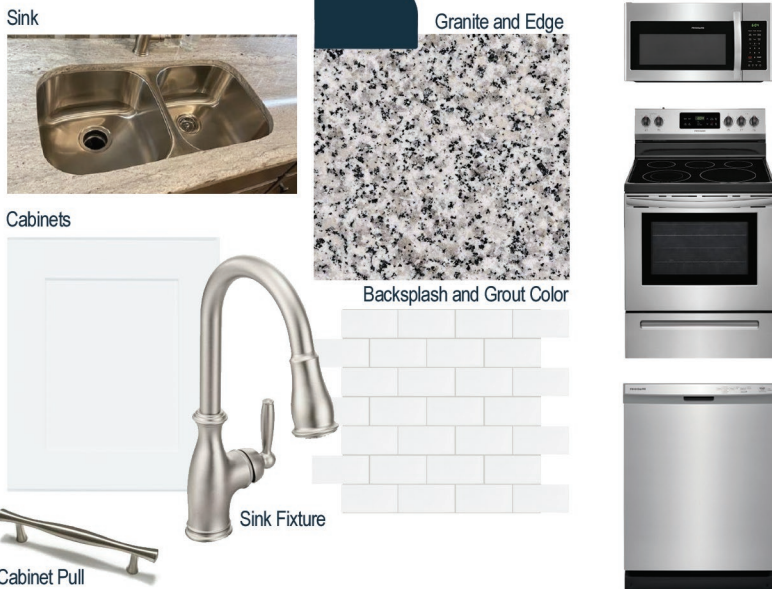

Kitchen

Fireplace

Lighting Package

Bathroom

Flooring

Exterior

Kitchen Selections:

- Brushed Nickel Brantford Kitchen Sink Fixture
- Standard SS 50/50 Double Bowl Sink
- Shaker FP White Cabinets
- Brushed Nickel BP9161196195 Knob/Pull
- 1/2 Bullnose Edge Luna Pearl Granite Countertops
- 3X6 0190 Arctic White Subway Tiles with 89 Smoke Grey Grout Set in Brick Pattern Backsplash
- Ferguson/Frigidaire Stainless Steel Electric Appliances (Microwave Model: FFMV1846VS Dishwasher Model: FFCD2418US Range/Cooktop Model: FFEF3054TS)

Bathroom Selections:

- Niagara Quartz Countertops
- Chrome Brantford Bath Sink Fixture
- Chrome BP9161196180 Knob/Pull
- CS23 12x12 w/ 89 Smoke Grey Grout Ceramic Tile Bath Surround
- Shaker FP Charcoal Cabinets

Interior Paint Selections:

- Primary Interior Color: Passive Grey SW7064
- Dining Room Color: Waterloo SW9141 (Picture Frame Wainscoting)

Fireplace Selections:

- DRT2040 42" LP
- Wescott Mantle
- Absolute Black Surround

Lighting Selections:

- Canfield Brushed Nickel Package
- 2 Pendants over Kitchen Bar (Model: 6128801-962)
- 4 LED Recess Lights in Kitchen

Exterior Selections:

- Paint Grade Smooth, 6 Panel Door with Black Magic SW6991 Paint with 5/0 Transom and 2 1/2 Light GBG Sidelights
- Moire Black Dimensional Shingles and Matte Black Metal Roof (per plan)
- North State Norris Grey Stack Stone Facade
- Everest Vinyl Body Siding and Shake
- White Exterior Trim
- Black Board & Batten Shutters
- 4 over 1 White Windows
- White Sonoma/Stockbridge Garage
- White Gutters
- Sod Location: Front and Sides