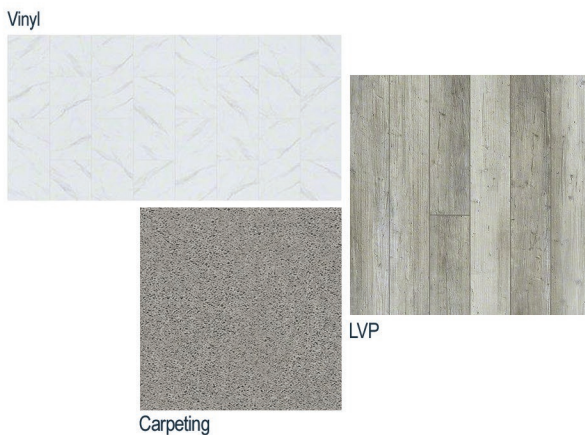

Kitchen

Fireplace

Lighting Package

Bathroom

Flooring

Exterior

Kitchen Selections:

- Brushed Nickel Brantford Kitchen Sink Fixture
- Standard SS 50/50 Double Bowl Sink
- Shaker FP White Cabinets
- Brushed Nickel BP9161196195 Knob/Pull
- 1/2 Bullnose Edge Luna Pearl Granite Countertops
- 3X6 0190 Arctic White Subway Tiles with 89 Smoke Grey Grout Set in Brick Pattern Backsplash
- Ferguson/Frigidaire Stainless Steel Electric Appliances (Microwave Model: FFMV1846VS Dishwasher Model: FFCD2418US Range/Cooktop Model: FFEF3054TS)

Interior Paint Selections:

- Primary Interior Color: Passive Grey SW7064
- Dining Room Color: Waterloo SW9141 (Picture Frame Wainscoting)

Fireplace Selections:

- DRT2040 42" LP
- Wescott Mantle
- Absolute Black Surround

Lighting Selections:

- Canfield Brushed Nickel Package
- 2 Pendants over Kitchen Bar (Model: 6128801-962)
- 4 LED Recess Lights in Kitchen

Exterior Selections:

- Paint Grade Smooth, 6 Panel Door with Black Magic SW6991 Paint with 5/0 Transom and 2 1/2 Light GBG Sidelights
- Moire Black Dimensional Shingles and Matte Black Metal Roof (per plan)
- North State Norris Grey Stack Stone Facade
- Everest Vinyl Body Siding and Shake
- White Exterior Trim
- Black Board & Batten Shutters
- 4 over 1 White Windows
- White Sonoma/Stockbridge Garage
- White Gutters
- Sod Location: Front and Sides