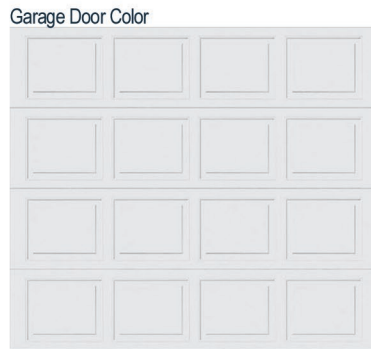

HOLLY GROVE

SELECTIONS SHEET

LOT 4

The Dogwood Home Plan Elevation FH

Kitchen

Bathroom

Flooring

Fireplace

Lighting Package

Exterior

HOLLY GROVE

SELECTIONS SHEET

LOT 4

The Dogwood Home Plan Elevation FH

Kitchen Selections:

- Brushed Nickel Brantford Kitchen Sink Fixture
- Standard SS 50/50 Double Bowl Sink
- Shaker FP White Cabinets
- Brushed Nickel BP9161196195 Pulls
- 1/2 Bullnose Edge Azul Platino Granite Countertops
- 3X6 0190 Arctic White Subway Tiles with 44 Bright White Grout Set in Brick Pattern Backsplash
- Ferguson/Frigidaire Stainless Steel Natural Gas Appliances (Microwave Model: FFMV1846VS Dishwasher Model: FFCD2418US Range Model: FFGF3054TS)

Interior Paint Selections:

- Primary Interior Color: Agreeable Grey SW7029

Fireplace Selections:

- NDV36 NG
- Wescott Mantle
- Absolute Black Surround

Lighting Selections:

- Canfield Brushed Nickel Package
- 2 Pendants over Kitchen Island (Model: 6114501-962)
- 4 LED Recess Lights in Kitchen

Exterior Selections:

- Paint Grade Smooth, 6 Panel Door with Watery SW6478 Paint with 5/0 Transom and 2 1/2 Light GBG Sidelights
- Moire Black Dimensional Shingles
- Band Sawn Columns with Brackets
- English Wedgewood Vinyl Body Siding and B&B
- White Exterior Trim
- 4 over 1 White Windows
- White Garage Door with Window Inserts and Hardware
- Black Gutters
- Sod Location: Front and Sides