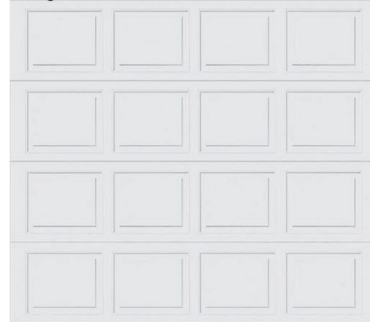

Trim Color

Exterior

Garage Door Color

Door Color