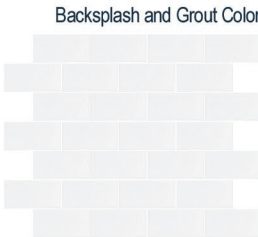

HOLLY GROVE

SELECTIONS SHEET

LOT 3

The Bellamy Home Plan Elevation F

Kitchen

Bathroom

Bath Surround and Grout Color

Cabinets

Sink Fixture

Quartz

Cabinet Pull

Flooring

Ceramic Tile and Grout Color

Fireplace

Lighting Package

Exterior

Interior Paint Selections:

- Primary Interior Color: Agreeable Grey SW7029

Fireplace Selections:

- NDV36 NG
- Wescott Mantle
- Absolute Black Surround

Lighting Selections:

- Canfield Brushed Nickel Package
- 2 Pendants over Kitchen Island (Model: 6514501-962)
- 4 LED Recess Lights in Kitchen

Exterior Selections:

- Paint Grade Smooth, 6 Panel Door with Outerspace SW6251 Paint with 5/0 Transom and 2 1/2 Light GBG Sidelights
- Moire Black Dimensional Shingles
- Band Sawn Columns with Brackets
- Victorian Grey Vinyl B&B
- White Vinyl Body Siding
- White Exterior Trim
- 4 over 1 White Windows
- White Garage Door with Window Inserts and Hardware
- Black Gutters
- Sod Location: Front and Sides