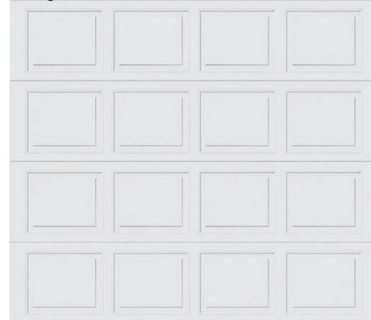

Garage Door Color