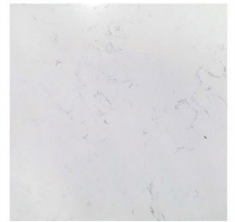

Mantel

Surround

Lighting Package

Bathroom

Bath Surround and Grout Color

Cabinets

Sink Fixture

Quartz

Interior Paint Selections:

- Primary Interior Color: Agreeable Gray SW7029

Fireplace Selections:

- NDV36 NG
- Wescott Mantle
- Absolute Black Surround

Lighting Selections:

- Canfield Brushed Nickel Package
- 2 Pendants over Kitchen Island (Model: 6139801-962)
- 4 LED Recess Lights in Kitchen

Exterior Selections:

- Paint Grade Smooth, 3 Lite Craftsman Door with Granite Peak SW6250 Paint with 5/0 Transom and 2 1/2 Light GBG Sidelights
- Moire Black Dimensional Shingles
- Norris Grey Stack Stone Facade
- Silver Grey Vinyl Body Siding and Shake
- White Exterior Trim
- 4 over 4 White Windows
- Black Rased Panel Shutters
- White Garage Door with Window Inserts and Hardware
- White Gutters
- Sod Location: Whole Yard