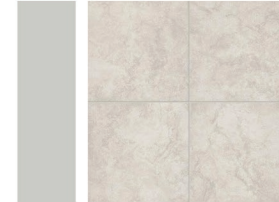

Flooring

LVP