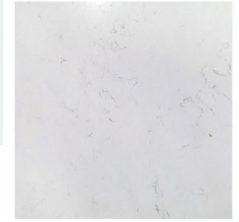

Kitchen

Bathroom

Flooring

Ceramic Tiles and Grout Color

Fireplace

Lighting Package

Exterior