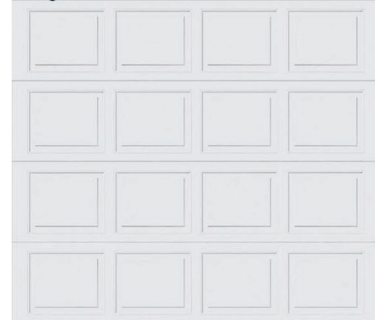

LVP

Carpeting

Fireplace

Mantel

Surround

Lighting Package

Exterior

Garage Door Color