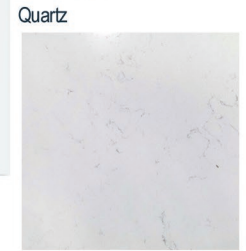

Kitchen

Bathroom

Flooring

Fireplace

Lighting Package

Exterior