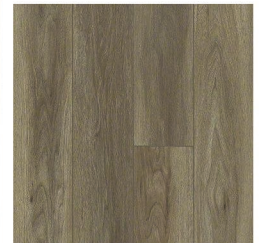

Bathroom

LVP