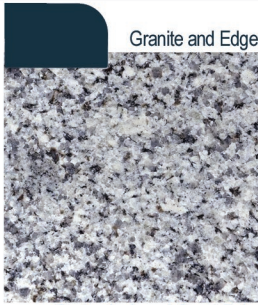

Backsplash and Grout Color

Granite and Edge