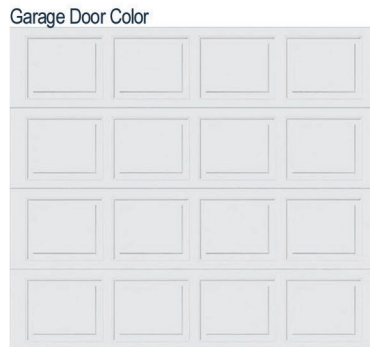

LVP

Carpeting

Fireplace

Mantel

Surround

Lighting Package

Exterior

Garage Door Color