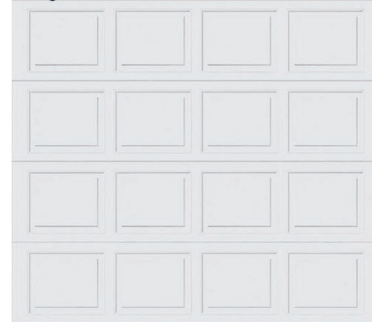

LVP

Carpeting

Fireplace

Mantel

Surround

Lighting Package

Exterior

Garage Door Color

Interior Paint Selections:

- Primary Interior Color: Agreeable Gray SW7029

Fireplace Selections:

- NDV36 NG
- Wescott Mantle
- Absolute Black Surround

Lighting Selections:

- Canfield Brushed Nickel Package
- 2 Pendant Lights over Kitchen Bar (Model: 6128801-962)
- 4 LED Recess Lights in Kitchen