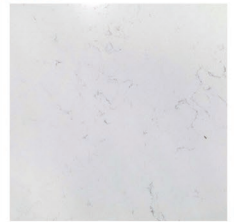

Kitchen

Bathroom

Quartz

Flooring

Fireplace

Lighting Package

Exterior