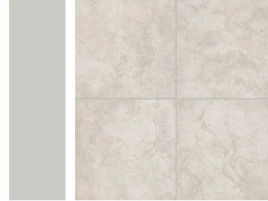

Cabinet Pull

Bathroom

Bath Surround and Grout Color