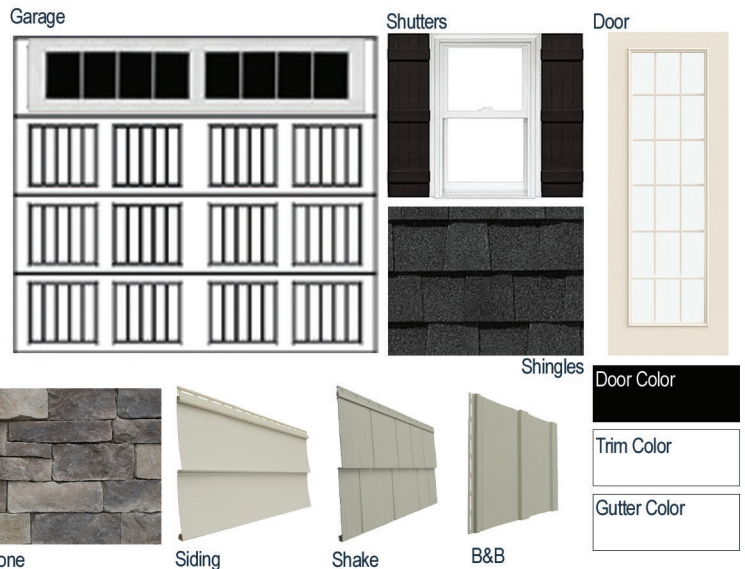

THE SANCTUARY
AT FOREST SOUND

SELECTIONS SHEET

LOT 75

The Brunswick Home Plan Elevation C

Kitchen

Bathroom

Flooring

Fireplace

Exterior

Lighting Package

THE SANCTUARY
AT FOREST SOUND

SELECTIONS SHEET

LOT 75

The Brunswick Home Plan Elevation C

Kitchen Selections:

- Brushed Nickel Brantford Kitchen Sink Fixture
- Standard SS 50/50 Double Bowl Sink
- Shaker FP White Cabinets
- Matte Chrome BP56325160-174 Knob/Pull
- Flat Polish Edge New Willow White Quartz Countertops
- Minute Mosaix Natural Stone Herringbone Stormy Mist M048 Backsplash
- Ferguson/Frigidaire Stainless Steel Appliances
(Microwave Model: FFMV1846VS
Dishwasher Model: FFCD2418US
Range/Cooktop Model: FFGF3054TS)

Interior Paint Selections:

- Primary Interior Color: Passive Grey SW7064
- Dining Room Color: Sea Salt SW6204 (Picture Frame Wainscoting. Add to Foyer and Stairs)

Fireplace Selections:

- DRT2040 42" NG
- Wescott Mantle
- Absolute Black Surround

Lighting Selections:

- Norwood Brushed Nickel Package (Chrome in Bathroom)
- 2 Pendants over Kitchen Island (Model: 6139801-962)
- 4 LED Recess Lights in Kitchen

Exterior Selections:

- Paint Grade Smooth, 686GBG78 3/0 by 8/0 10 Light Over 1 Panel Door with Black Magic SW6991 Paint with 2 493GBG78 8/0 6 Light Sidelights
- Moire Black Dimensional Shingles
- Canyon Ledge Mountain Stone Facade
- Sage Vinyl Siding
- Scottish Thistle Vinyl Shake and B&B
- Black Board and Batten Shutters
- White Exterior Trim
- 4 over 1 White Windows
- White Sonoma/Stockbridge Garage
- White Gutters
- Sod Location: Front, Sides, Partial Year
- Irrigation in Sodded Locations