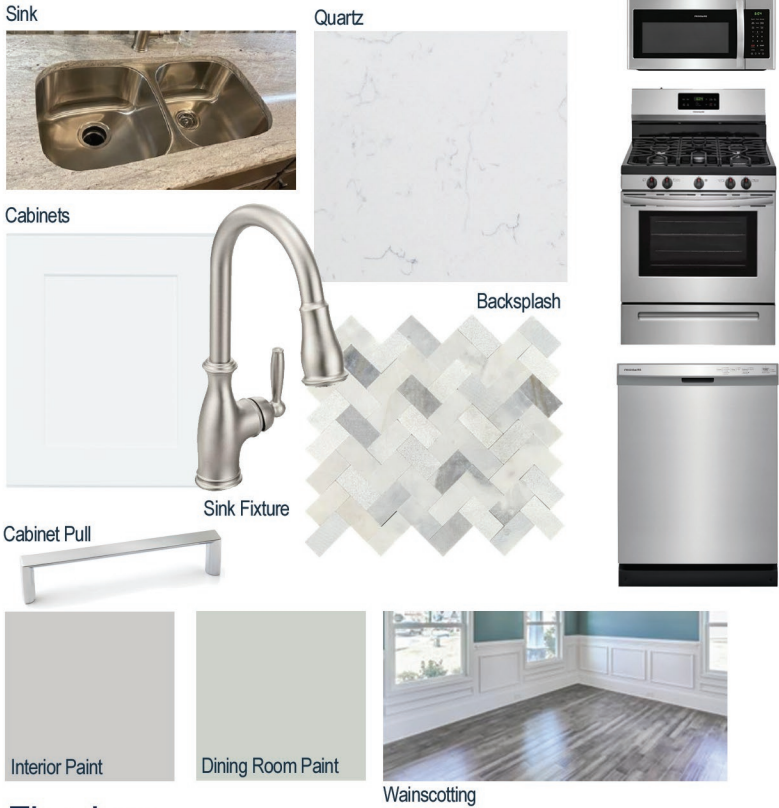

THE SANCTUARY
AT FOREST SOUND

SELECTIONS SHEET

LOT 75

The Brunswick Home Plan Elevation C

Kitchen