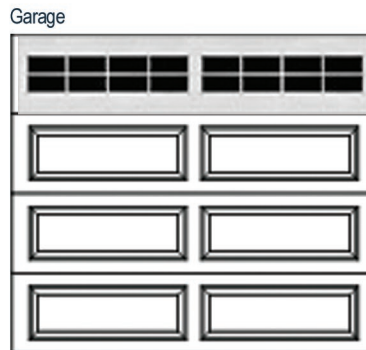

Kitchen

Bathroom

Cabinet Pull

Flooring

Fireplace

Lighting Package

Exterior

Door Color

Trim Color

Gutter Color

Kitchen Selections:

- Brushed Nickel Brantford Kitchen Sink Fixture
- Standard SS 50/50 Double Bowl Sink
- Shaker FP White Cabinets
- Brushed Nickel 6501195 Knob/Pull
- 1/2 Bullnose Edge New Caledonia Granite Countertops
- 3X6 0190 Arctic White Subway Tiles with 44 Bright White Grout Set in Brick Pattern Backsplash
- Ferguson/Frigidaire Stainless Steel Electric Appliances (Microwave Model: FFMV1846VS Dishwasher Model: FFCD2418US Range/Cooktop Model: FFEF3054TS)

Interior Paint Selections:

- Primary Interior Color: Agreeable Grey SW7029

Fireplace Selections:

- DRT2040 42" LP
- Wescott Mantle
- Absolute Black Surround

Lighting Selections:

- Seville Brushed Nickel Package
- 2 Pendants over Kitchen Bar (Model: 6128801-962)
- 4 LED Recess Lights in Kitchen

Exterior Selections:

- Paint Grade Smooth, 6 Panel Door with Black Magic SW6991 Paint with 5/0 Transom and 2 1/2 Light GBG Sidelights
- Moire Black Dimensional Shingles
- Canyon Ledge Mountain Stone Facade
- Sage Vinyl Body Siding and Shake
- White Exterior Trim
- Black Board & Batten Shutters
- 4 over 1 White Windows
- White Ranch/Stockton II Garage
- White Gutters
- Sod Locations: Front and Sides