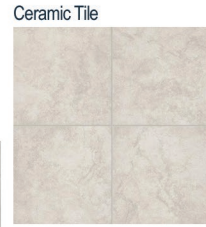

Kitchen

Bathroom

Cabinet Pull

Flooring

Fireplace

Lighting Package

Exterior

Door Color

Trim Color

Gutter Color

Kitchen Selections:

- Brushed Nickel Brantford Kitchen Sink Fixture
- Standard SS 50/50 Double Bowl Sink
- Shaker FP White Cabinets
- Brushed Nickel 6501195 Knob/Pull
- 1/2 Bullnose Edge New Caledonia Granite Countertops
- 3X6 0190 Arctic White Subway Tiles with 44 Bright White Grout Set in Brick Pattern Backsplash
- Ferguson/Frigidaire Stainless Steel Electric Appliances (Microwave Model: FFMV1846VS Dishwasher Model: FFCD2418US Range/Cooktop Model: FFEF3054TS)

Bathroom Selections:

- Simply White Quartz Countertops
- Brushed Nickel Brantford Bath Sink Fixture
- Brushed Nickel BP20576195 Knob/Pull
- AR04 12x12 w/ 90 Light Pewter Grout Ceramic Tile Bath Surround
- Shaker FP Espresso Cabinets

Interior Paint Selections:

- Primary Interior Color: Agreeable Grey SW7029

Fireplace Selections:

- DRT2040 42" LP
- Wescott Mantle
- Absolute Black Surround

Lighting Selections:

- Seville Brushed Nickel Package
- 2 Pendants over Kitchen Bar (Model: 6128801-962)
- 4 LED Recess Lights in Kitchen