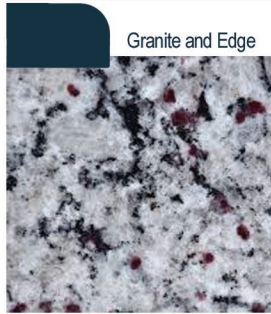

Kitchen

Cabinet Pull

Fireplace

Lighting Package

Bathroom

Flooring

Exterior

Door Color

Trim Color

Gutter Color

Door

Kitchen Selections:

- Brushed Nickel Brantford Kitchen Sink Fixture
- Standard SS 50/50 Double Bowl Sink
- Shaker FP White Cabinets
- Brushed Nickel BP9161196195 Knob/Pull
- 1/2 Bullnose Edge Ashen White Granite Countertops
- 3X6 0190 Arctic White Subway Tiles with 44 Bright White Grout Set in Brick Pattern Backsplash
- Gourmet Kitchen Layout
- Ferguson/Frigidaire Stainless Steel Natural Gas Appliances (Microwave Model: FFMV1846VS Dishwasher Model: FFCD2418US Range/Cooktop Model: FFGC3026SS Double Ovens Model: FFET3026TS)

Interior Paint Selections:

- Primary Interior Color: Agreeable Grey SW7029

Fireplace Selections:

- DRT2040 42" NG
- Wescott Mantle
- Absolute Black Surround

Lighting Selections:

- Canfield Brushed Nickel Package
- 2 Pendants over Kitchen Island (Model: 6137301-962)
- 4 LED Recess Lights in Kitchen