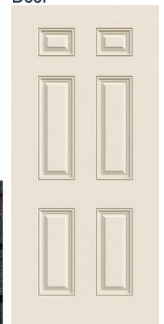

Kitchen

Cabinet Pull

Fireplace

Lighting Package

Bathroom

Flooring

Exterior

Door Color

Trim Color

Gutter Color

Door

Kitchen Selections:

- Brushed Nickel Brantford Kitchen Sink Fixture
- Standard SS 50/50 Double Bowl Sink
- Shaker FP White Cabinets
- Brushed Nickel BP9161196195 Knob/Pull
- 1/2 Bullnose Edge Ashen White Granite Countertops
- 3X6 0190 Arctic White Subway Tiles with 44 Bright White Grout Set in Brick Pattern Backsplash
- Gourmet Kitchen Layout
- Ferguson/Frigidaire Stainless Steel Natural Gas Appliances (Microwave Model: FFMV1846VS Dishwasher Model: FFCD2418US Range/Cooktop Model: FFGC3026SS Double Ovens Model: FFET3026TS)

Bathroom Selections:

- Niagara Quartz Countertops
- Brushed Nickel Brantford Bath Sink Fixture
- Brushed Nickel BP20576195 Knob/Pull
- CS22 12x12 w/ 90 Light Pewter Grout Ceramic Tile Bath Surround
- Shaker FP White Cabinets

Interior Paint Selections:

- Primary Interior Color: Agreeable Grey SW7029

Fireplace Selections:

- DRT2040 42" NG
- Wescott Mantle
- Absolute Black Surround

Lighting Selections:

- Canfield Brushed Nickel Package
- 2 Pendants over Kitchen Island (Model: 6137301-962)
- 4 LED Recess Lights in Kitchen