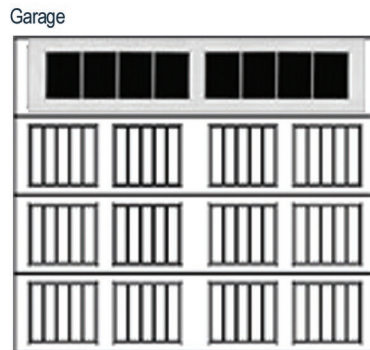

Trim Color

Door Color