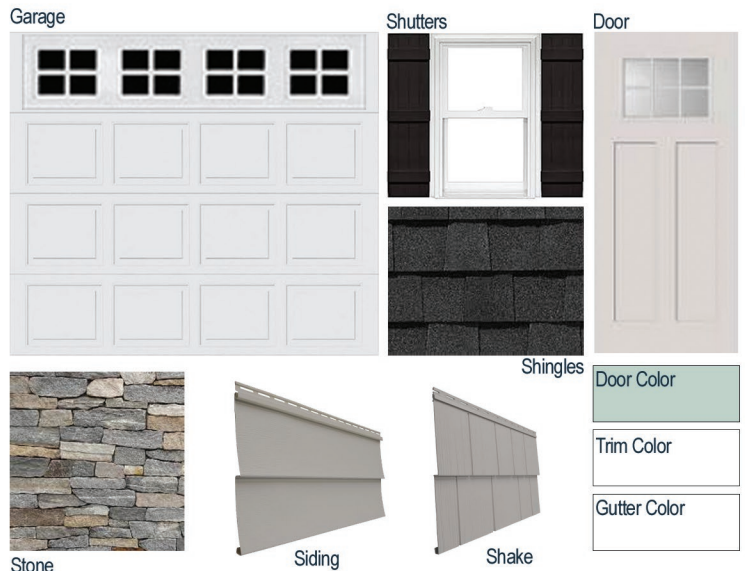

Kitchen

Bathroom

Flooring

Fireplace

Lighting Package

Exterior

Door Color	<input type="text" value="Light Gray"/>
Trim Color	<input type="text" value="White"/>
Gutter Color	<input type="text" value="Dark Gray"/>

SELECTIONS SHEET

LOT 90G

The Bailey Home Plan Elevation K

Kitchen Selections:

- Brushed Nickel Brantford Kitchen Sink Fixture
- Standard SS 50/50 Double Bowl Sink
- Shaker FP White Cabinets
- Brushed Nickel BP9161196195 Knob/Pull
- 1/2 Bullnose Edge Luna Pearl Granite Countertops
- 3X6 114 Desert Grey Subway Tiles with 89 Smoke Grey Grout Set in Brick Pattern Backsplash
- Ferguson/Frigidaire Stainless Steel Natural Gas Appliances (Microwave Model: FFMV1846VS Dishwasher Model: FFCD2418US Range/Cooktop Model: FFGF3054TS)

Interior Paint Selections:

- Primary Interior Color: Passive Grey SW7064

Fireplace Selections:

- DRT2040 42" NG
- Wescott Mantle
- Absolute Black Surround

Lighting Selections:

- Canfield Brushed Nickel Package (Chrome in Bathroom)
- 2 Pendants over Kitchen Island (Model: 6128801-962)
- 3 LED Recess Lights in Kitchen

Exterior Selections:

- Paint Grade Smooth, 6 Lite Craftsman Door with Waterscape SW6470 Paint
- Moire Black Dimensional Shingles
- Coastal LedgeStone Stone Facade
- Harbor Grey Vinyl Body Siding and Shake
- White Exterior Trim
- 4 over 4 White Windows
- Black Board & Batten Shutters
- White Colonial/Stockton I Garage
- White Gutters
- Sod Location: Whole Yard