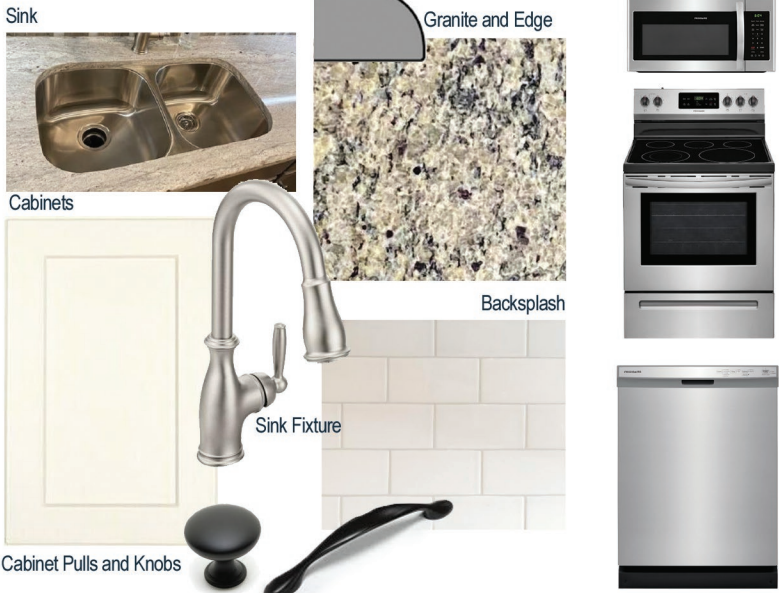

Kitchen

Bathroom

Flooring

Fireplace

Exterior

Lighting Package

SELECTIONS SHEET

LOT 320

The Brunswick Home Plan Elevation C

Kitchen Selections:

- Brushed Nickel Brantford Kitchen Sink Fixture
- Standard SS 50/50 Double Bowl Sink
- Shaker FP Antique White Cabinets
- Matte Black BP9041900 Knob/Pull and BP7814900 Drawer Knob/Pull
- 1/2 Bullnose Edge Santa Cecilia Light Granite Countertops
- 3x6 xK175 Biscuit with 23 Antique White Grout set in Brick Pattern
- Ferguson/Frigidaire Stainless Steel Electric Appliances (Microwave Model: FFMV1846VS Dishwasher Model: FFCD2418US Range/Cooktop Model: FFMV1846VS)

Interior Paint Selections:

- Primary Interior Color: Agreeable Grey SW7029
- Dining Room Color: Dorian Grey SW7017 (Picture Frame Wainscoting)

Fireplace Selections:

- DRT2040 42" LP
- Wescott Mantel
- Absolute Black Surround

Lighting Selections:

- Seville Brushed Nickel Package (Chrome in Bathrooms)
- 2 Pendants over Kitchen Island (Model: 6128801-962)
- 4 LED Recess Lights in Kitchen

Exterior Selections:

- Paint grade Smooth, 6 Panel Door with Domino SW6989 Paint with 2 Sidelights and 5/0 Transom
- Moire Black Dimensional Shingles
- Canyon Ledge Shadow Mountain Stone Facade
- Wicker Vinyl Siding
- Rugged Canyon Vinyl Shake and B&B
- Extra White Exterior Trim
- Peppercorn B&B Shutters
- 4 over 1 White Windows
- White Ranch/Stockton II Garage
- White Gutters
- Sod in Front and Side Yard