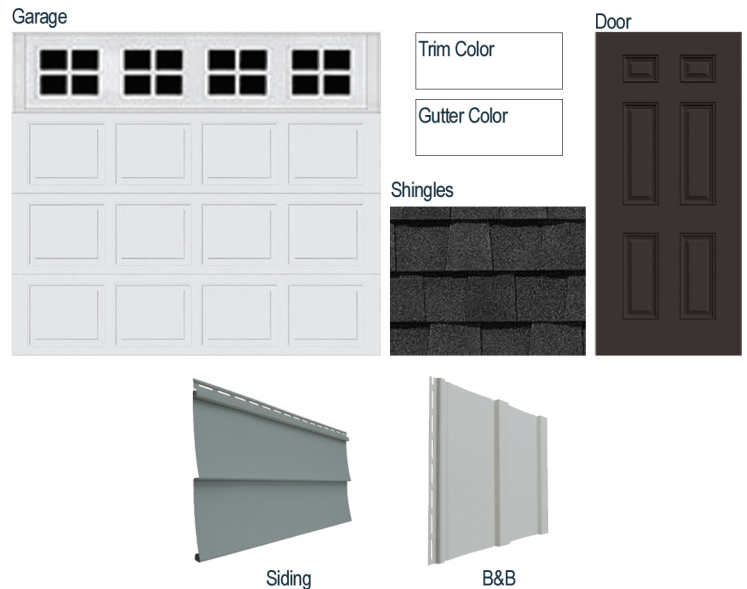

**Kitchen**

**Fireplace**

**Lighting Package**

**Bathroom**

**Flooring**

**Exterior**

**Kitchen Selections:**

- Brushed Nickel Brantford Kitchen Sink Fixture
- Standard SS 50/50 Double Bowl Sink
- Shaker FP White Cabinets
- Brushed Nickel BP20576195 Knob/Pull
- 1/2 Bullnose Edge Azul Platino Granite Countertops
- 3x6 x0190 Arctic White w/ 44 Bright White Grout set in Brick Pattern
- Ferguson/Frigidaire Stainless Steel Electric Appliances (Microwave Model: FFMV1846VS Dishwasher Model: FFCD2418US Range/Cooktop Model: FFEF3054TS)

**Interior Paint Selections:**

- Primary Interior Color: Agreeable Grey SW7029
- Dining Room Color: Foggy Day SW6235 (Picture Frame Wainscoting)

**Fireplace Selections:**

- DRT2040 42" LP
- Wescott Mantel
- Absolute Black Surround

**Lighting Selections:**

- Canfield Brushed Nickel Package (Chrome in Bathrooms)
- 2 Pendants over Kitchen Island (Model: 6139801-962)
- 4 LED Recess Lights in Kitchen

**Exterior Selections:**

- Paint grade Smooth, 6 Panel Door with Black Magic SW6991 Paint with 2 1/2 Light GBG Sidelights and 5/0 Transom
- Moire Black Dimensional Shingles
- English Wedgewood Vinyl Siding
- Everest Vinyl B&B
- White Exterior Trim
- 4 over 1 White Windows
- White Colonial/Stockton I Garage
- Sod in Front and Side
- White Gutters