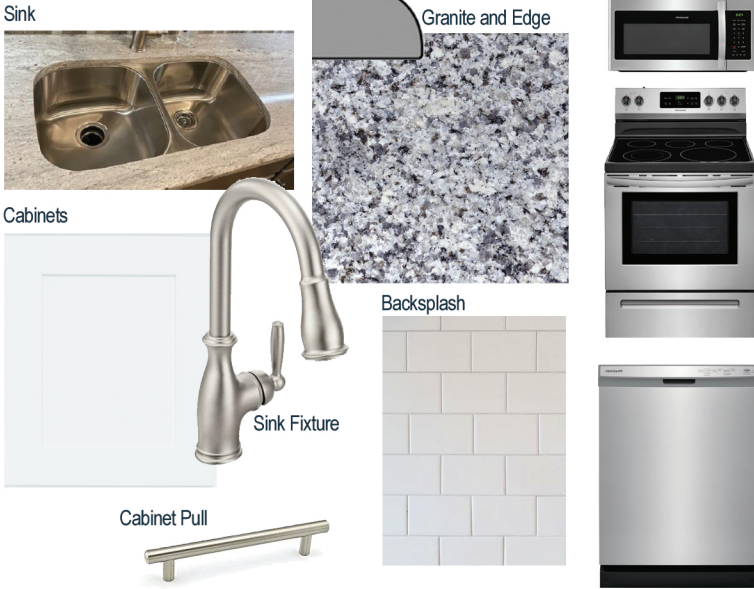

**Kitchen**

**Fireplace**

**Lighting Package**

**Bathroom**

**Flooring**

**Exterior**

**Kitchen Selections:**

- Brushed Nickel Brantford Kitchen Sink Fixture
- Standard SS 50/50 Double Bowl Sink
- Shaker FP White Cabinets
- Brushed Nickel BP20576195 Knob/Pull
- 1/2 Bullnose Edge Azul Platino Granite Countertops
- 3x6 x0190 Arctic White w/ 44 Bright White Grout set in Brick Pattern
- Ferguson/Frigidaire Stainless Steel Electric Appliances (Microwave Model: FFMV1846VS Dishwasher Model: FFCD2418US Range/Cooktop Model: FFEF3054TS)

**Bathroom Selections:**

- Marble #122 Countertops
- Chrome Brantford Bath Sink Fixture
- Chrome BP9161196180 Knob/Pull
- CA23 12x12 w/ 89 Smoke Grey Grout Ceramic Tile Bath Surround
- Shaker FP Espresso Cabinets

**Interior Paint Selections:**

- Primary Interior Color: Agreeable Grey SW7029
- Dining Room Color: Foggy Day SW6235 (Picture Frame Wainscoting)

**Fireplace Selections:**

- DRT2040 42" LP
- Wescott Mantel
- Absolute Black Surround

**Lighting Selections:**

- Canfield Brushed Nickel Package (Chrome in Bathrooms)
- 2 Pendants over Kitchen Island (Model: 6139801-962)
- 4 LED Recess Lights in Kitchen

**Exterior Selections:**

- Paint grade Smooth, 6 Panel Door with Black Magic SW6991 Paint with 2 1/2 Light GBG Sidelights and 5/0 Transom
- Moire Black Dimensional Shingles
- English Wedgewood Vinyl Siding
- Everest Vinyl B&B
- White Exterior Trim
- 4 over 1 White Windows
- White Colonial/Stockton I Garage
- Sod in Front and Side
- White Gutters