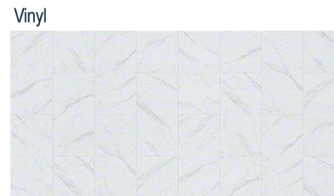

Kitchen

Bathroom

Flooring

Fireplace

Exterior

Lighting Package

Garage

Shutters

Door

Shingles

Gutter Color

Trim Color