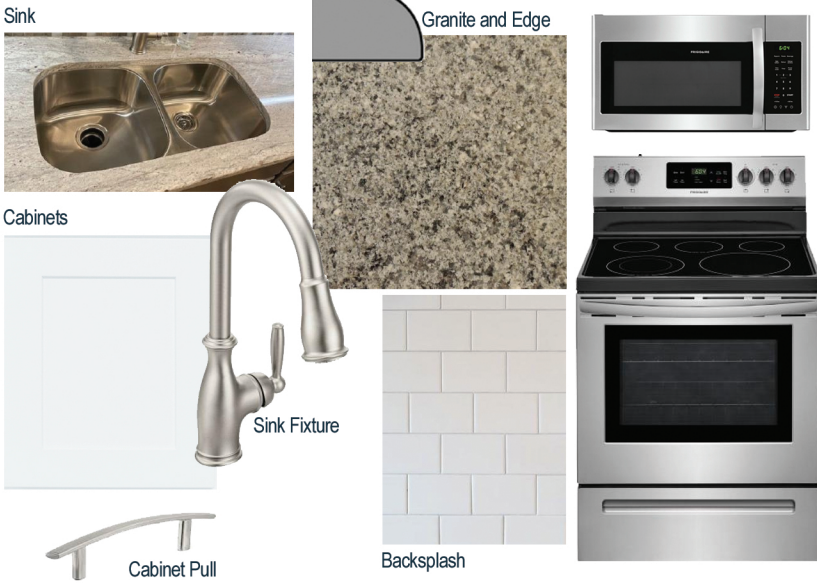

Kitchen

Bathroom

Flooring

Fireplace

Exterior

Lighting Package

SELECTIONS SHEET

LOT 172

The Brunswick Home Plan Elevation C

Kitchen Selections:

- Brushed Nickel Brantford Kitchen Sink Fixture
- Standard SS 50/50 Double Bowl Sink
- Shaker FP White Cabinets
- Satin Nickel 6501195 Knob/Pull
- 1/2 Bullnose Edge Azul Platino Granite
- 3x6 x0190 Arctic White w/ 44 Bright White Grout set in Brick Pattern
- Ferguson/Frigidaire Stainless Steel Electric Appliances
(Microwave Model: FFMV1846VS and Range/Cooktop Model: FFEF3054TS)

Interior Paint Selections:

- Primary Interior Color: Agreeable Grey SW7029
- Dining Room Color: Foggy Day SW6235 (Picture Frame Wainscoting Detail)

Fireplace Selctions:

- DRT2040 42" LP
- Wescott Mantel
- Absolute Black Surround

Lighting Selections:

- Seville Brushed Nickel
- 2 Pendants over Kitchen Island (Model: 6120201-962)
- 4 LED Recess Light in Kitchen
- 1 LED Recess Light over Sink

Exterior Selections:

- Paint grade Smooth, 6 Panel Door with SW6989 Domino
- 1/2 GBG Sidelight and Clear Glass Transom
- Moire Black Shingles
- Canyon Ledge Shadow Mountain Facade
- Linen Vinyl Siding
- Wicker Vinyl Shake
- Wicker Vinyl B&B
- Peppercorn Board & Batten Shutters
- Extra White Exterior Trim
- 4 over 1 White Windows
- White Sonoma/Stockbridge
- White Gutters