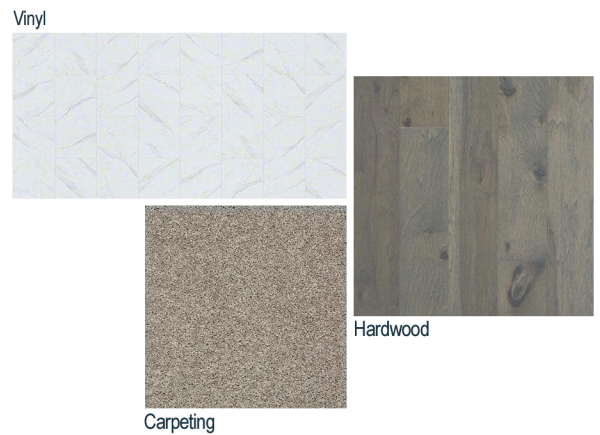

Kitchen

Bathroom

Flooring

Fireplace

Exterior

Lighting Package

SELECTIONS SHEET

LOT 172

The Brunswick Home Plan Elevation C

Kitchen Selections:

- Brushed Nickel Brantford Kitchen Sink Fixture
- Standard SS 50/50 Double Bowl Sink
- Shaker FP White Cabinets
- Satin Nickel 6501195 Knob/Pull
- 1/2 Bullnose Edge Azul Platino Granite
- 3x6 x0190 Arctic White w/ 44 Bright White Grout set in Brick Pattern
- Ferguson/Frigidaire Stainless Steel Electric Appliances
(Microwave Model: FFMV1846VS and Range/Cooktop Model: FFEF3054TS)

Interior Paint Selections:

- Primary Interior Color: Agreeable Grey SW7029
- Dining Room Color: Foggy Day SW6235 (Picture Frame Wainscoting Detail)

Fireplace Selctions:

- DRT2040 42" LP
- Wescott Mantel
- Absolute Black Surround

Lighting Selections:

- Seville Brushed Nickel
- 2 Pendants over Kitchen Island (Model: 6120201-962)
- 4 LED Recess Light in Kitchen
- 1 LED Recess Light over Sink

Exterior Selections:

- Paint grade Smooth, 6 Panel Door with SW6989 Domino
- 1/2 GBG Sidelight and Clear Glass Transom
- Moire Black Shingles
- Canyon Ledge Shadow Mountain Facade
- Linen Vinyl Siding
- Wicker Vinyl Shake
- Wicker Vinyl B&B
- Peppercorn Board & Batten Shutters
- Extra White Exterior Trim
- 4 over 1 White Windows
- White Sonoma/Stockbridge
- White Gutters