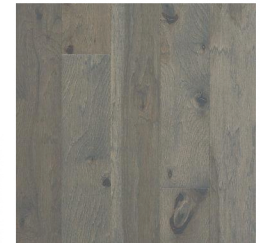

SELECTIONS SHEET

LOT 28

The Henley Home Plan Elevation C

Kitchen

Bathroom

Flooring

Hardwood

Fireplace

Exterior

Lighting Package