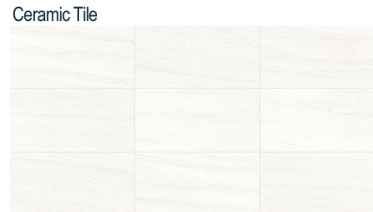

SELECTIONS SHEET

LOT 41

The Canton Home Plan Elevation TW

Kitchen

Fireplace

Lighting Package

Bathroom

Flooring

Exterior

Shingles

SELECTIONS SHEET

LOT 41

The Canton Home Plan Elevation TW

Kitchen Selections:

- Brushed Nickel Brantford Kitchen Sink Fixture
- Standard SS 50/50 Double Bowl Sink
- Shaker FP White Cabinets
- Brushed Nickel BP20576195 Knob/Pull
- 1/2 Bullnose Edge Santa Cecilia Light Granite
- 3x6 x0190 Arctic White w/ 23 Antique White Grout set in Brick Pattern
- Ferguson/Frigidaire Stainless Steel Electric Appliances (Gourmet Configuration)

Interior Paint Selections:

- Primary Interior Color: Agreeable Grey SW7029

Fireplace Selections:

- DRT2040 42" LP
- Wescott Mantel
- Absolute Black Surround

Lighting Selections:

- Canfield Brushed Nickel
- 2 Pendants over Kitchen Bar (Model: 6139801-962)
- LED Recess Lights in Kitchen (Per Plan)
- LED Closet Ceiling Fixtures

Exterior Selections:

- Paint grade Smooth, Craftsman 3 Light Door with Black Magic SW6991 Paint with Transom Window
- Moire Black Shingles and Matte Black Metal Roof
- Canyon Ledge Mountain Facade
- Everest Vinyl Siding
- English Wedgewood Vinyl Shake
- English Wedgewood Vinyl B&B
- Extra White Exterior Trim
- Black Board & Batten Shutters
- 2 over 1 White Windows
- White Ranch/Prairie II
- White Gutters